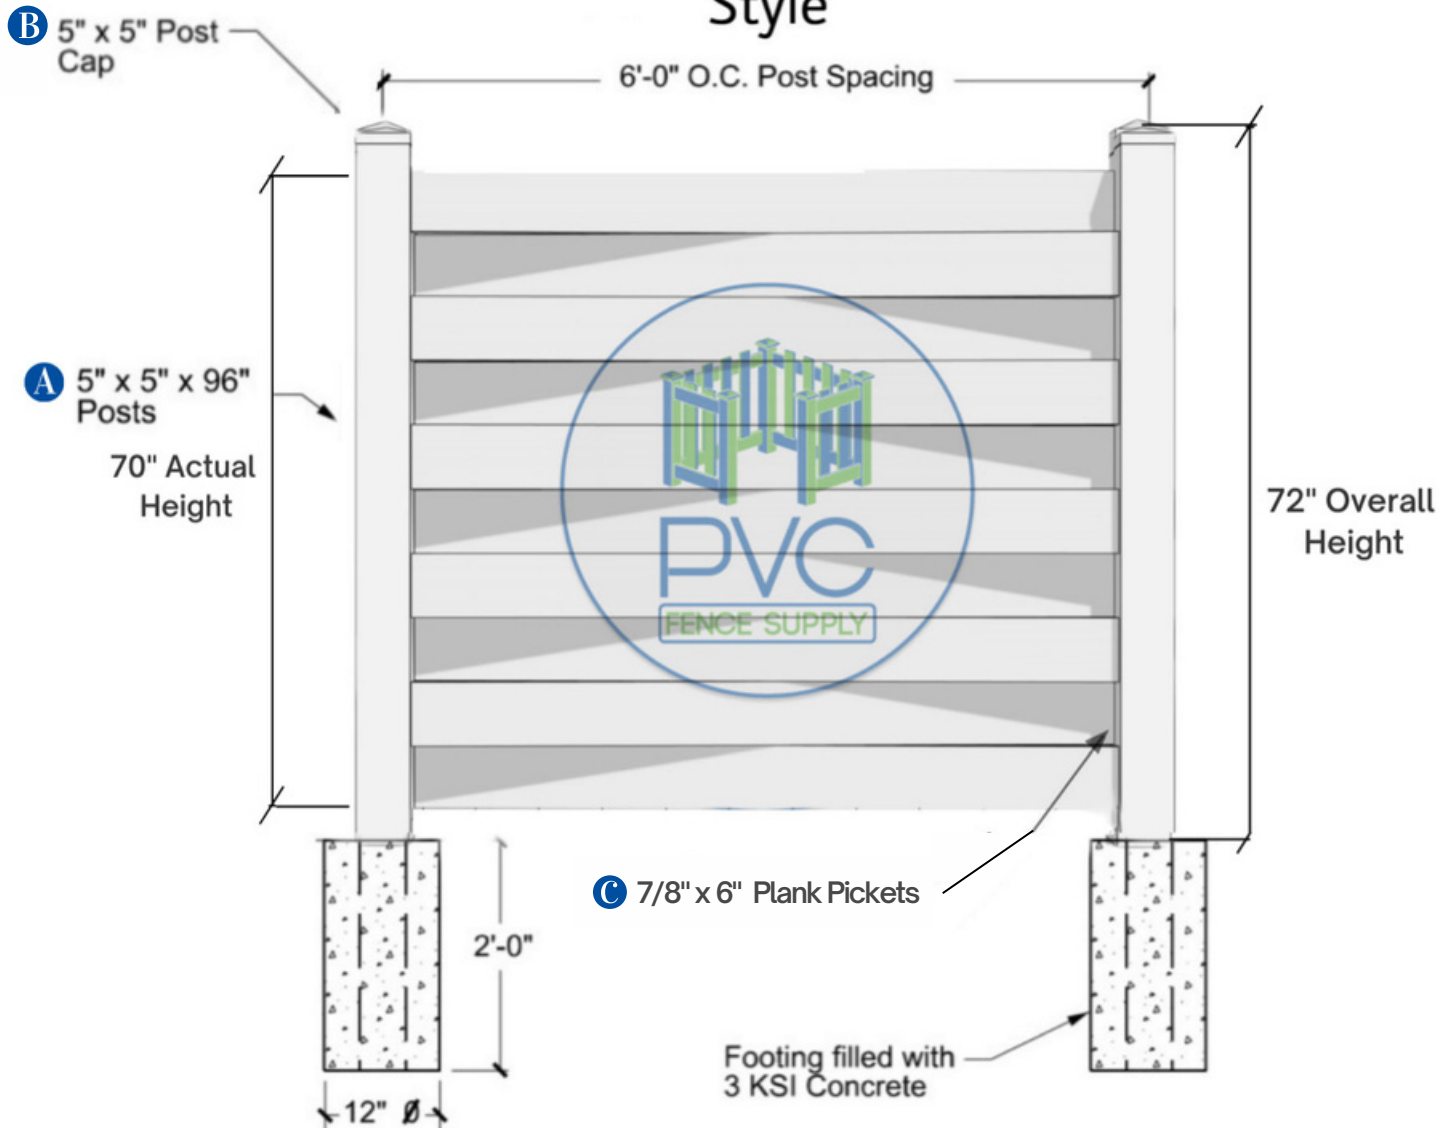

## Vero Basketwave Style

Contact to 561 249 3937  
sales1@pvcfencesupply.com  
3705 Shares Pl #6, West Palm Beach, FL 33404, USA

\*Typical fence panel sold with this specifications and measurements.  
Other size panels available as per customer request.