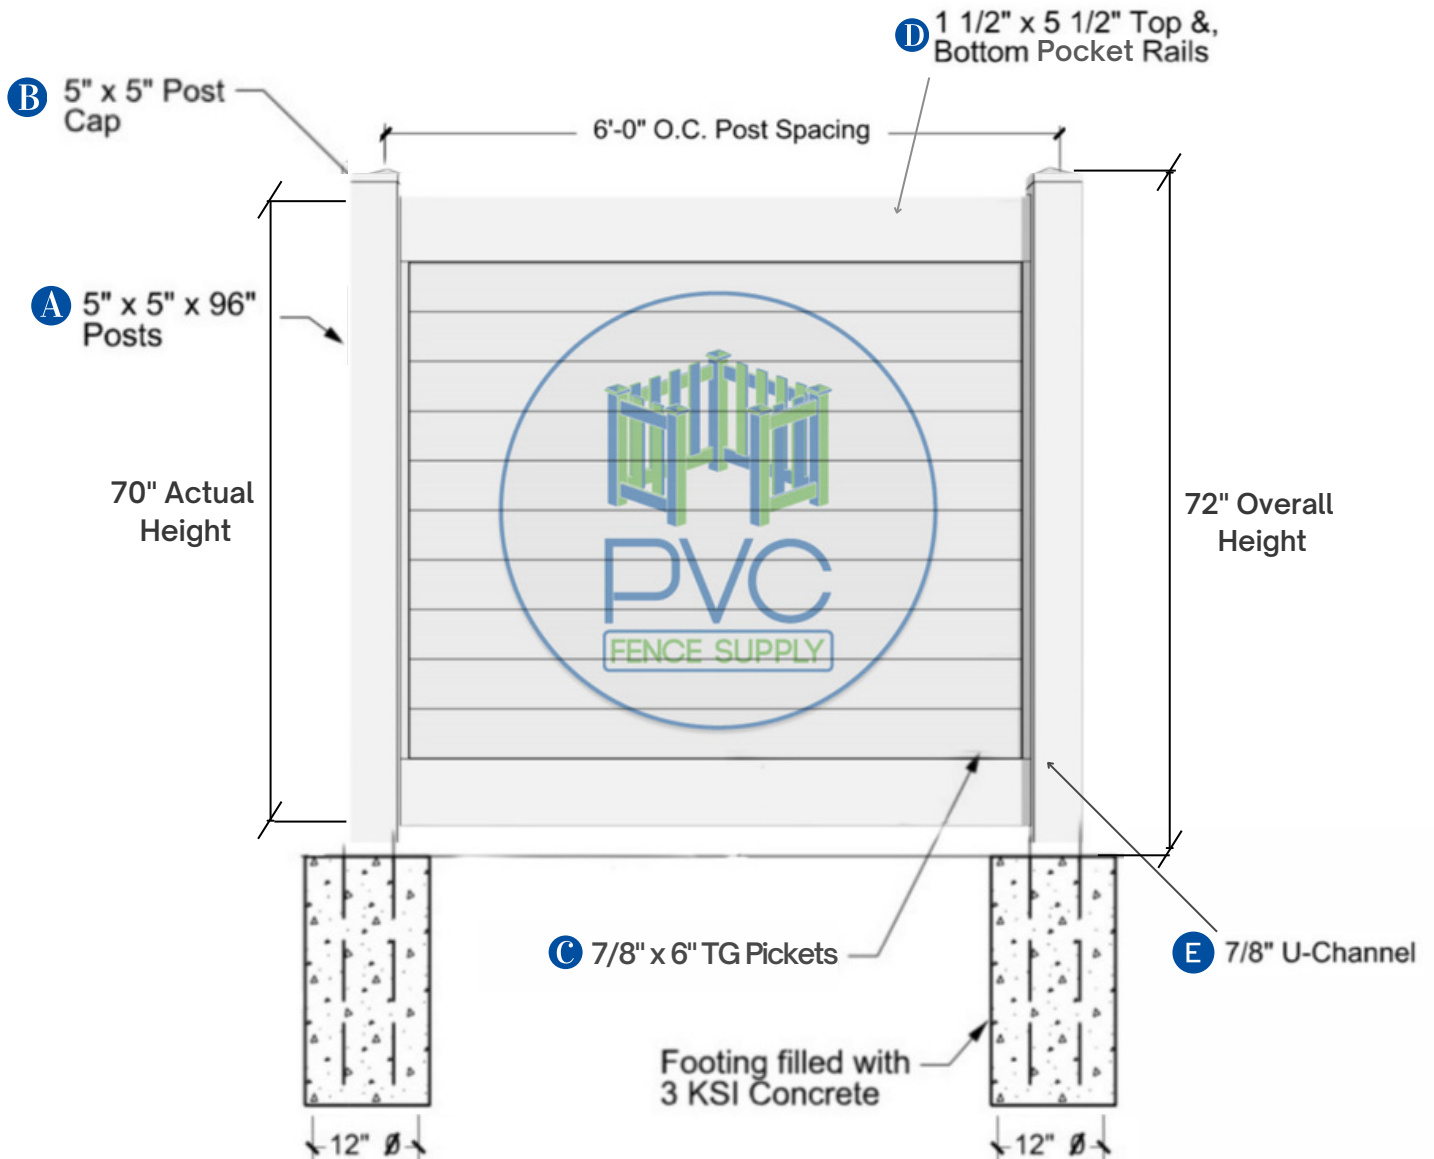

Melbourne Style

Contact to 561 249 3937
sales1@pvcfencesupply.com
3705 Shares Pl #6, West Palm Beach, FL 33404, USA

*Typical fence panel sold with this specifications and measurements.
Other size panels available as per customer request.