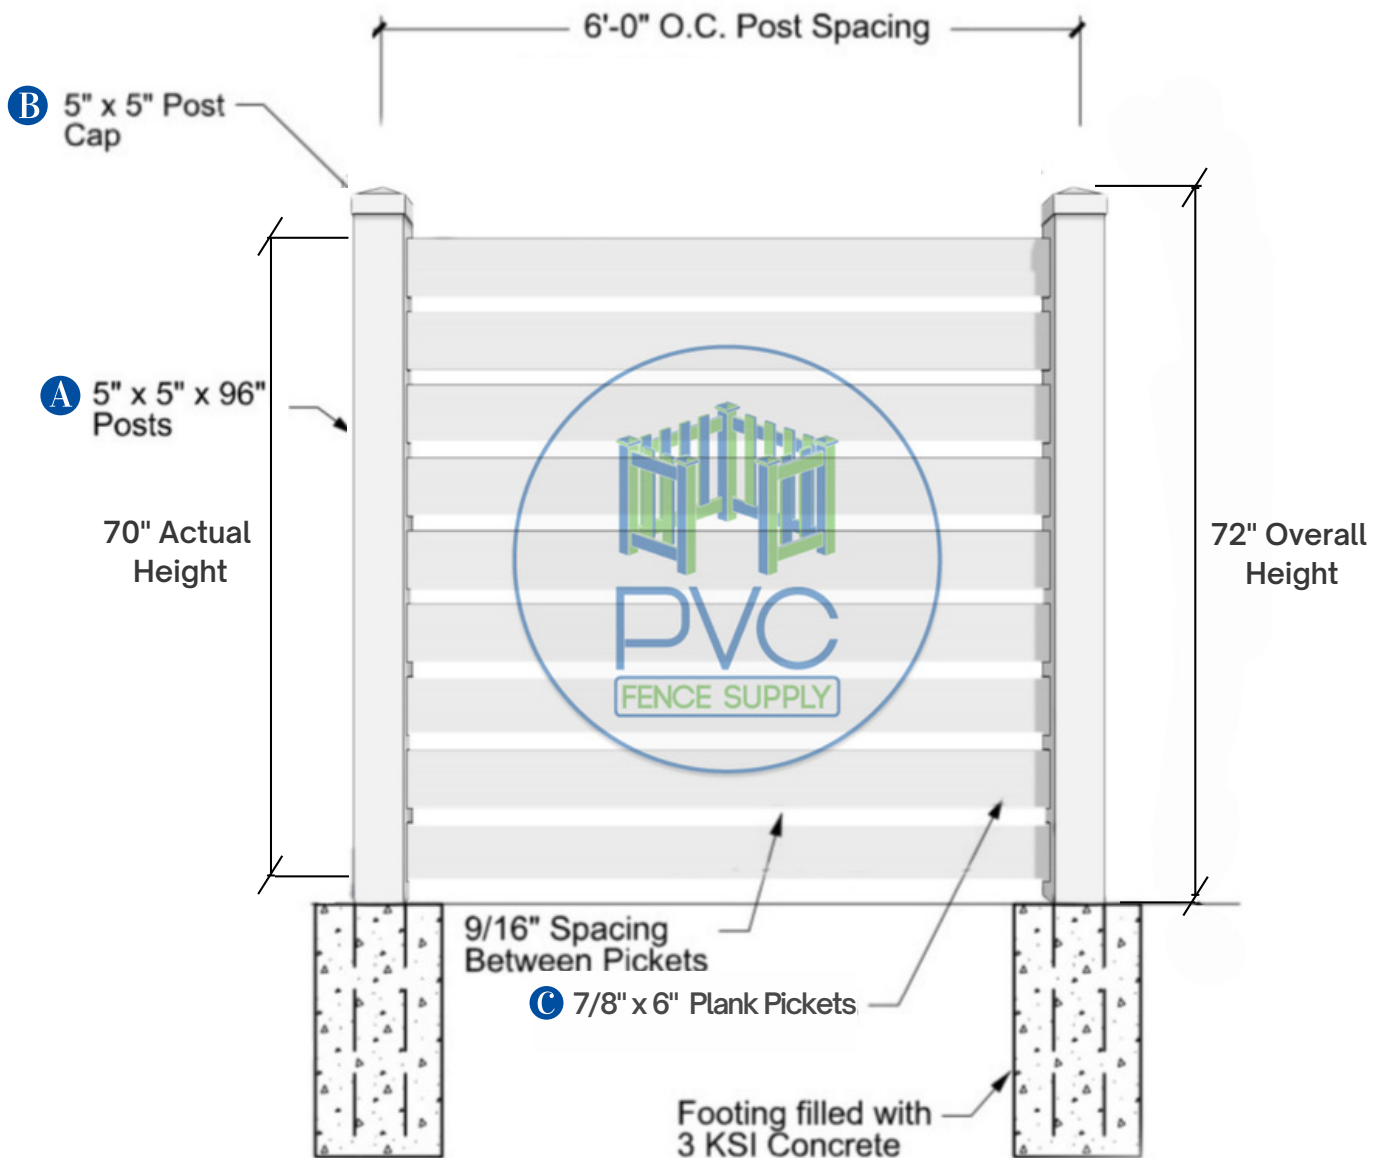

Bahamas Style (1 1/2" & 6" Picket)

Contact to 561 249 3937
sales1@pvcfencesupply.com
3705 Shares Pl #6, West Palm Beach, FL 33404, USA

*Typical fence panel sold with this specifications and measurements.
Other size panels available as per customer request.