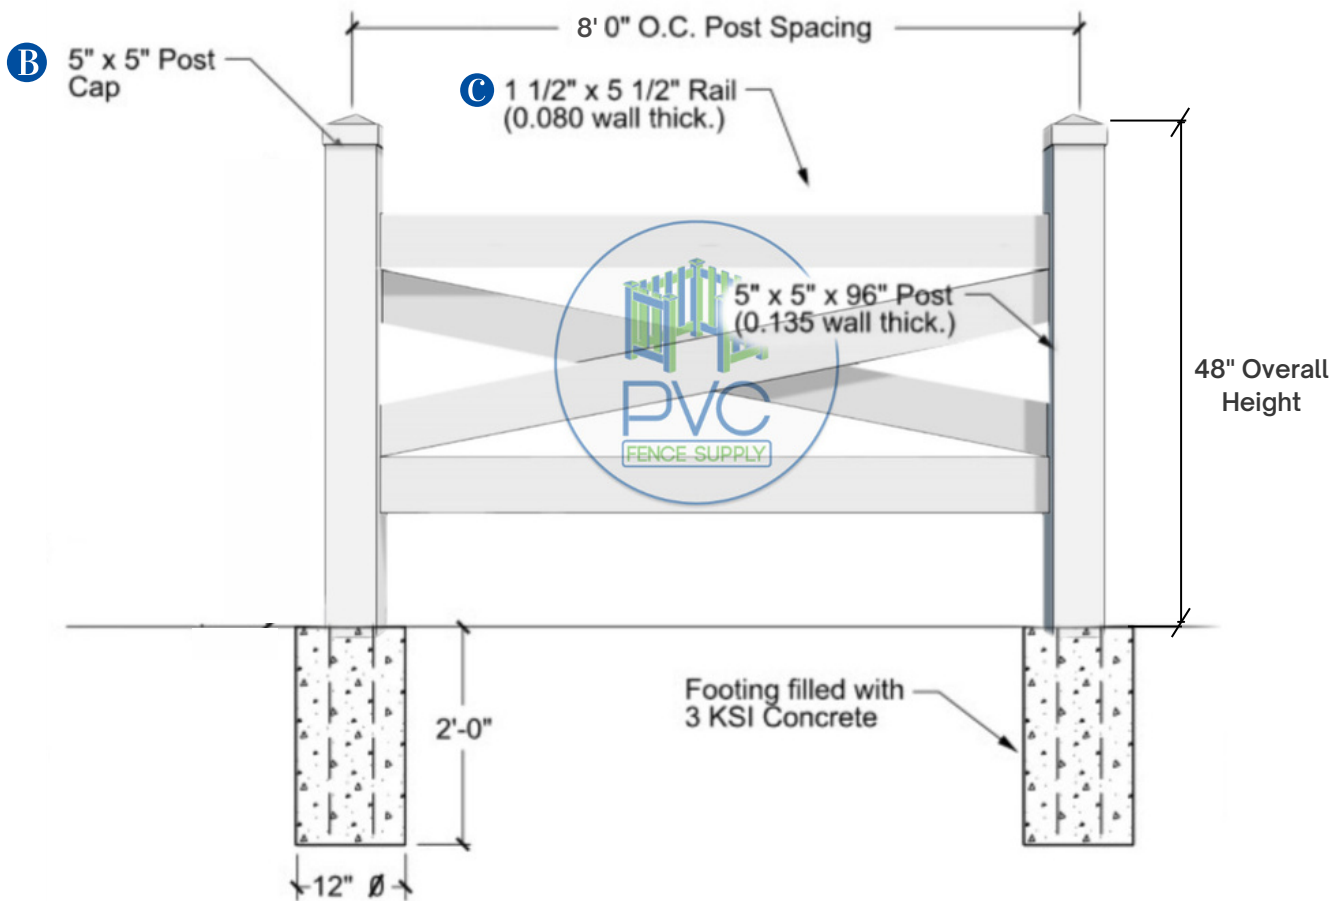

Fort Pierce Crossed Style

Contact to 561 249 3937
sales1@pvcfencesupply.com
3705 Shares Pl #6, West Palm Beach, FL 33404, USA

*Typical fence panel sold with this specifications and measurements.
Other size panels available as per customer request.