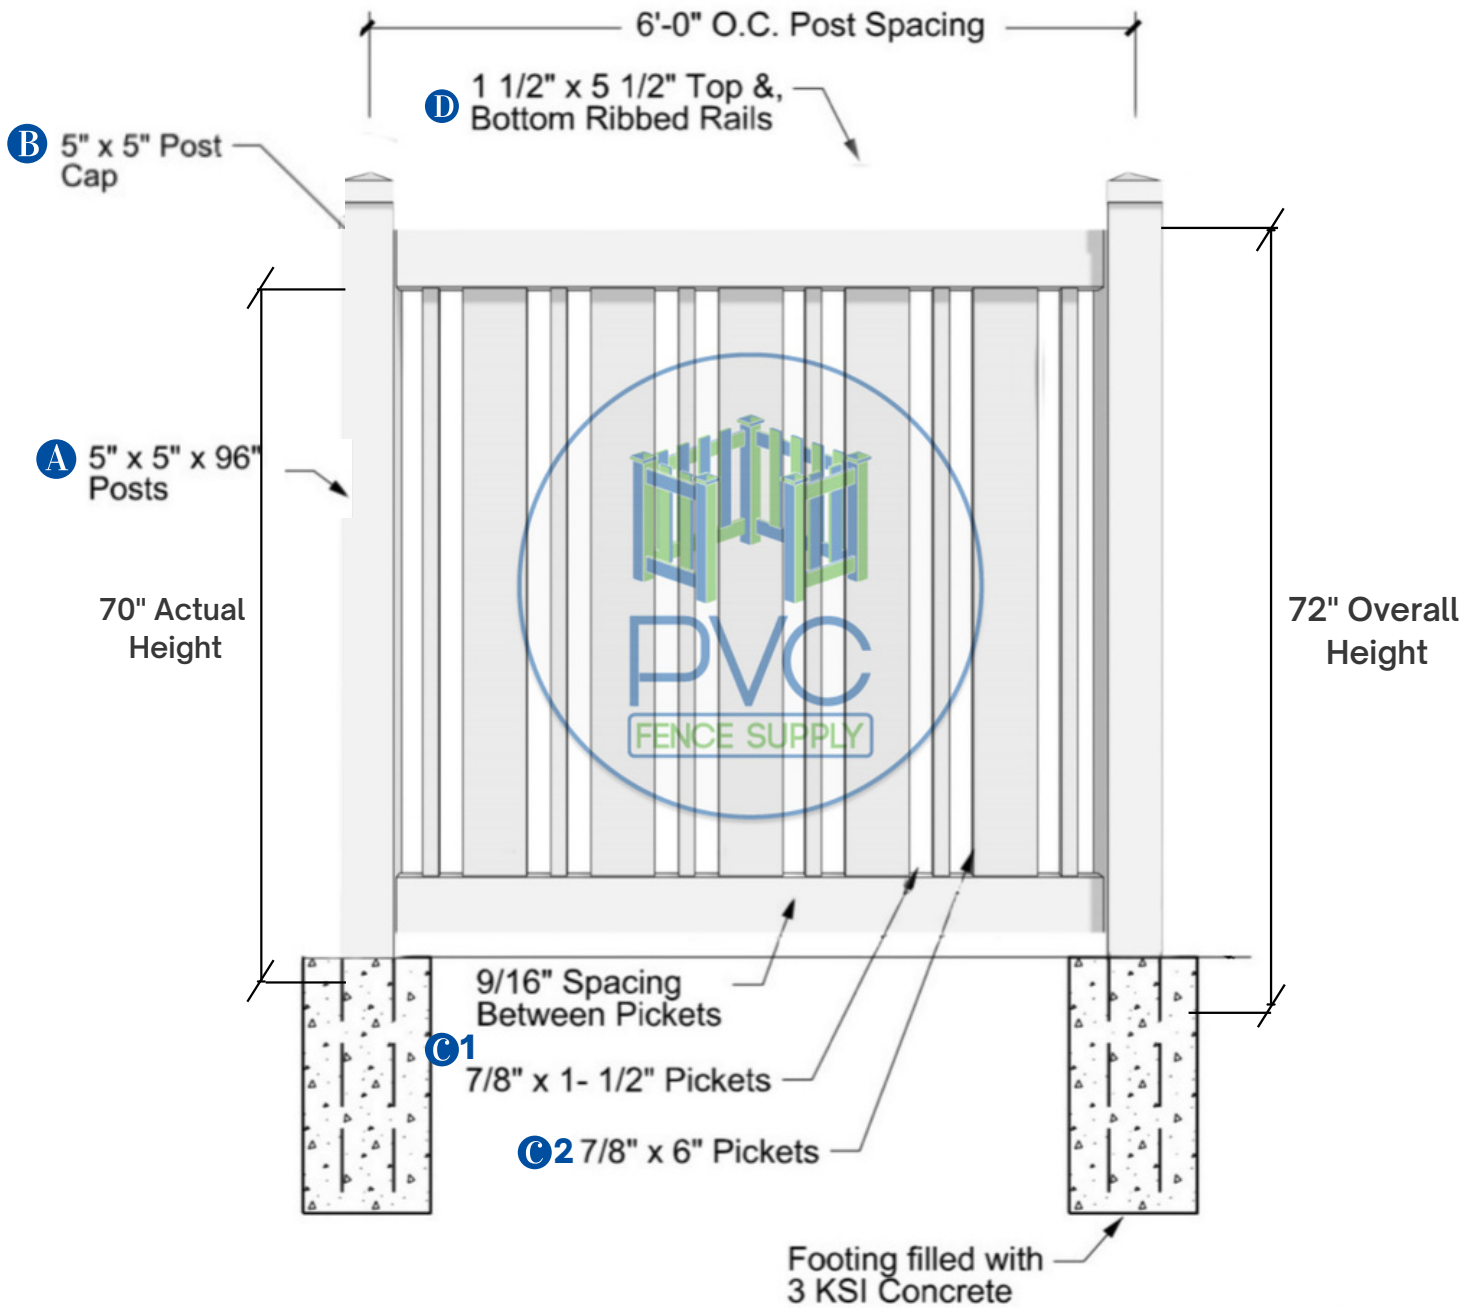

Delray Style
(6" & 1-1/2" Picket)

Contact to 561 249 3937
sales1@pvcfencesupply.com
3705 Shares Pl #6, West Palm Beach, FL 33404, USA

*Typical fence panel sold with this specifications and measurements.
Other size panels available as per customer request.