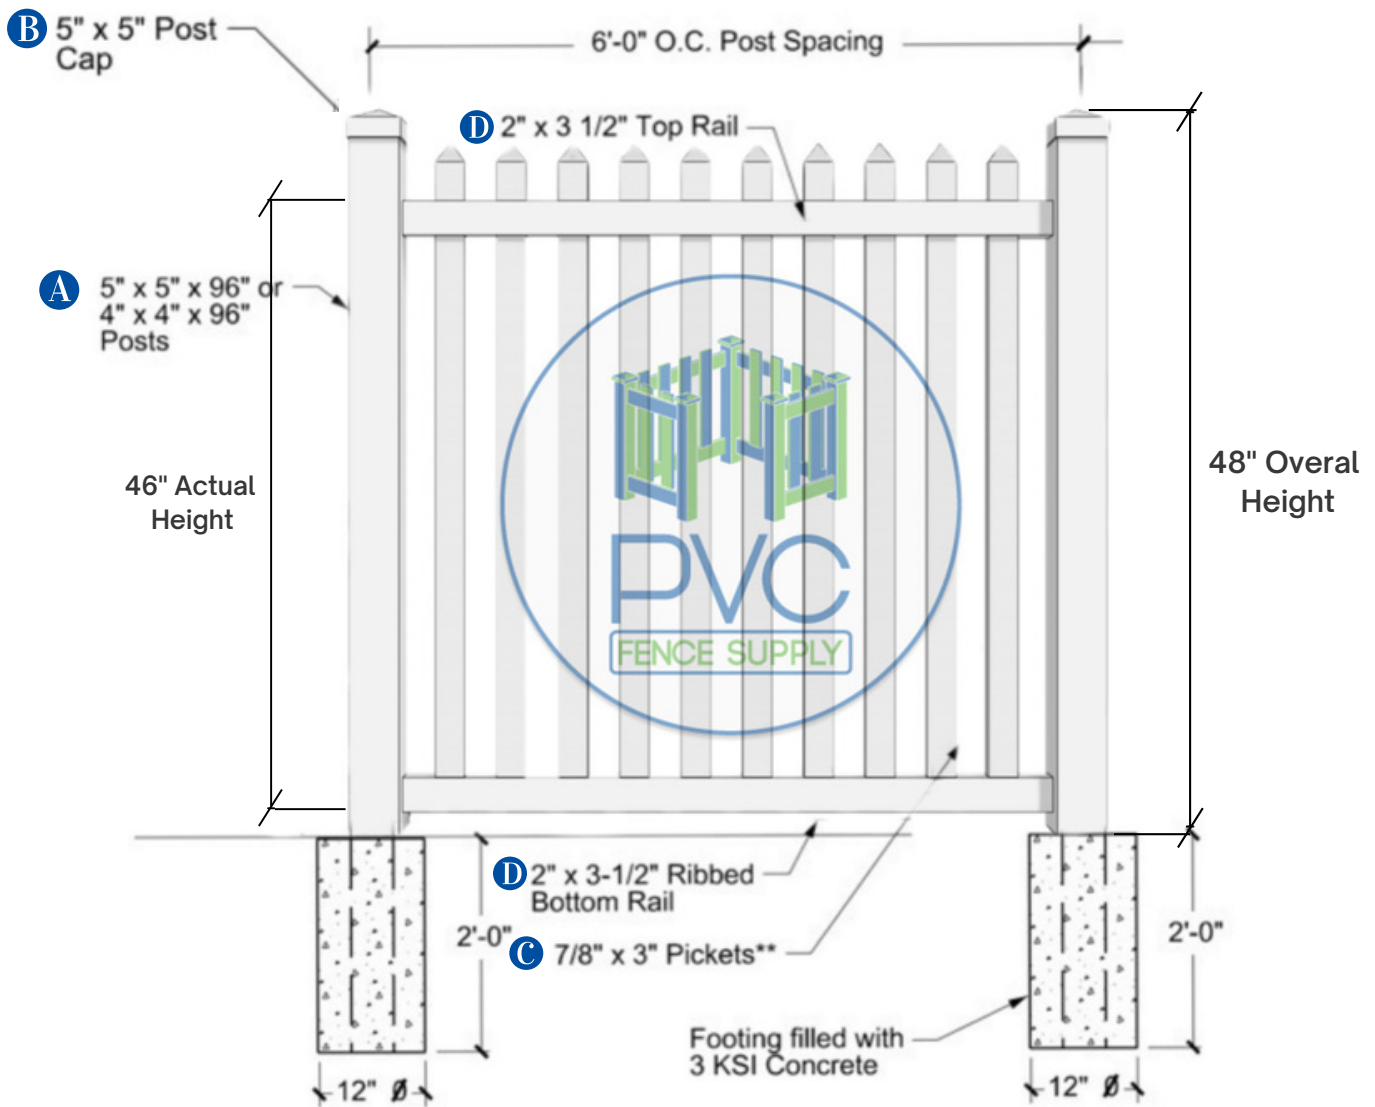

Ft. Lauderdale Style

Contact to 561 249 3937
sales1@pvcfencesupply.com
3705 Shares Pl #6, West Palm Beach, FL 33404, USA

*Typical fence panel sold with this specifications and measurements.
Other size panels available as per customer request.