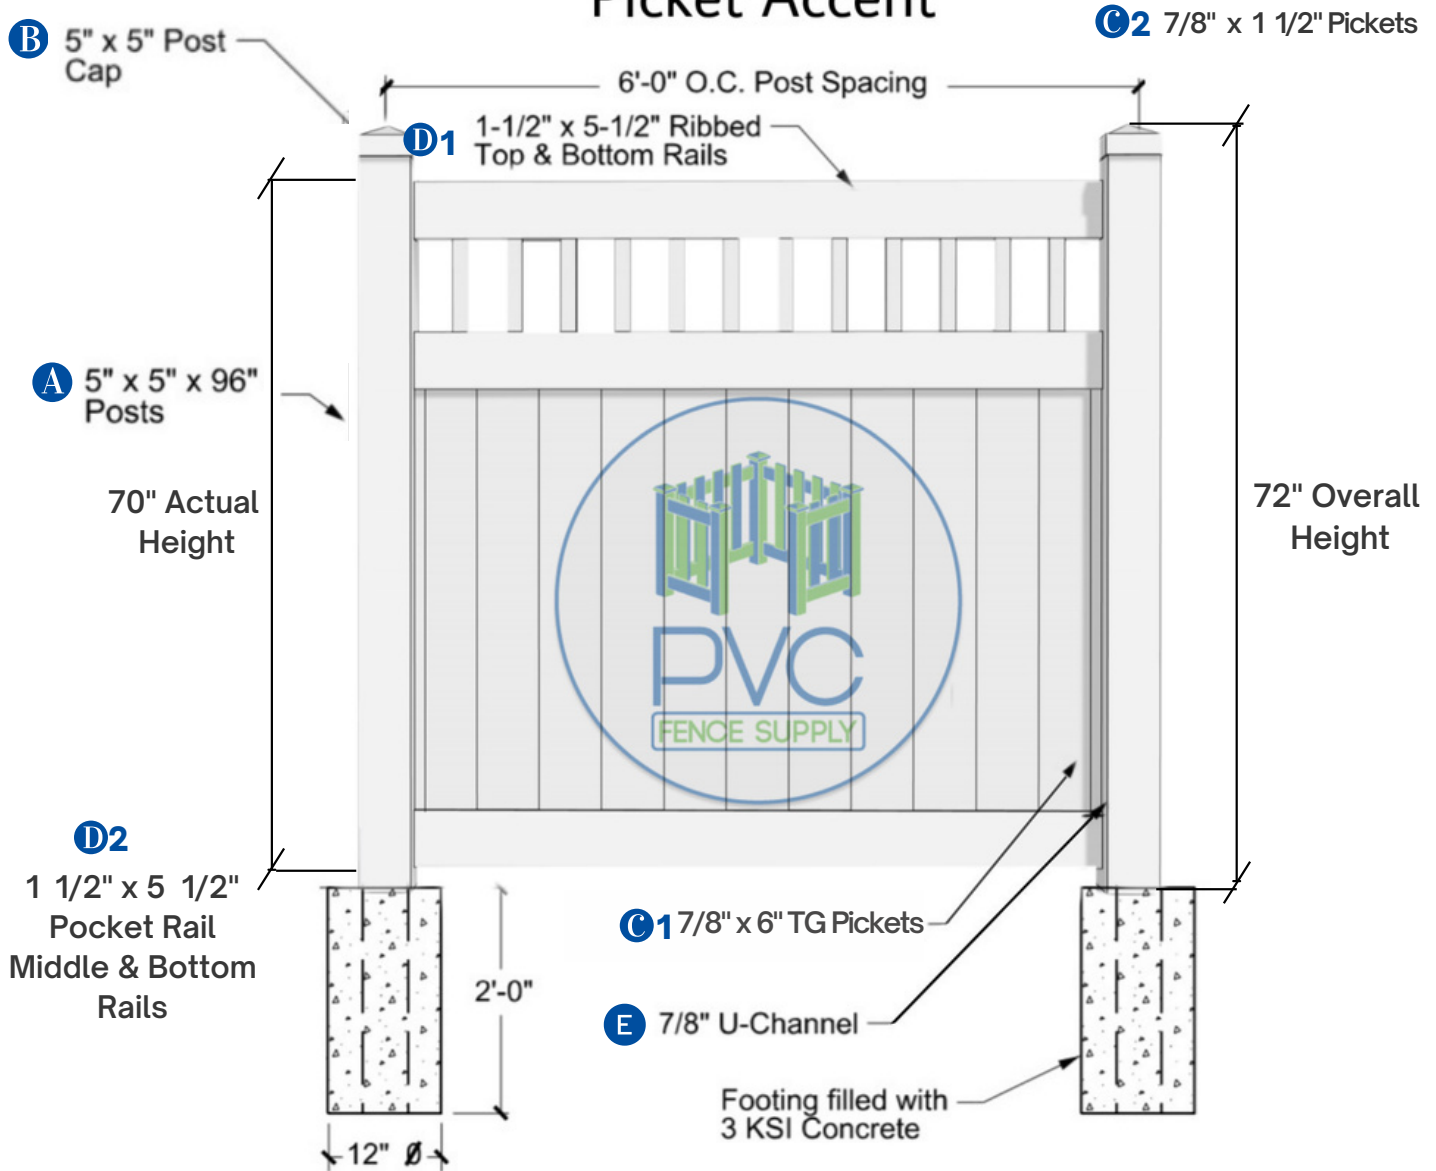

Boca Raton Style (6" Picket)

Contact to 561 249 3937
sales1@pvcfencesupply.com
3705 Shares Pl #6, West Palm Beach, FL 33404, USA

*Typical fence panel sold with this specifications and measurements.
Other size panels available as per customer request.

Bahamas Style (1 1/2" & 6" Picket)

Contact to 561 249 3937
sales1@pvcfencesupply.com
3705 Shares Pl #6, West Palm Beach, FL 33404, USA

*Typical fence panel sold with this specifications and measurements.
Other size panels available as per customer request.

Boyton Style with Picket Accent

Contact to 561 249 3937
sales1@pvcfencesupply.com
 3705 Shares Pl #6, West Palm Beach, FL 33404, USA

*Typical fence panel sold with this specifications and measurements.
 Other size panels available as per customer request.