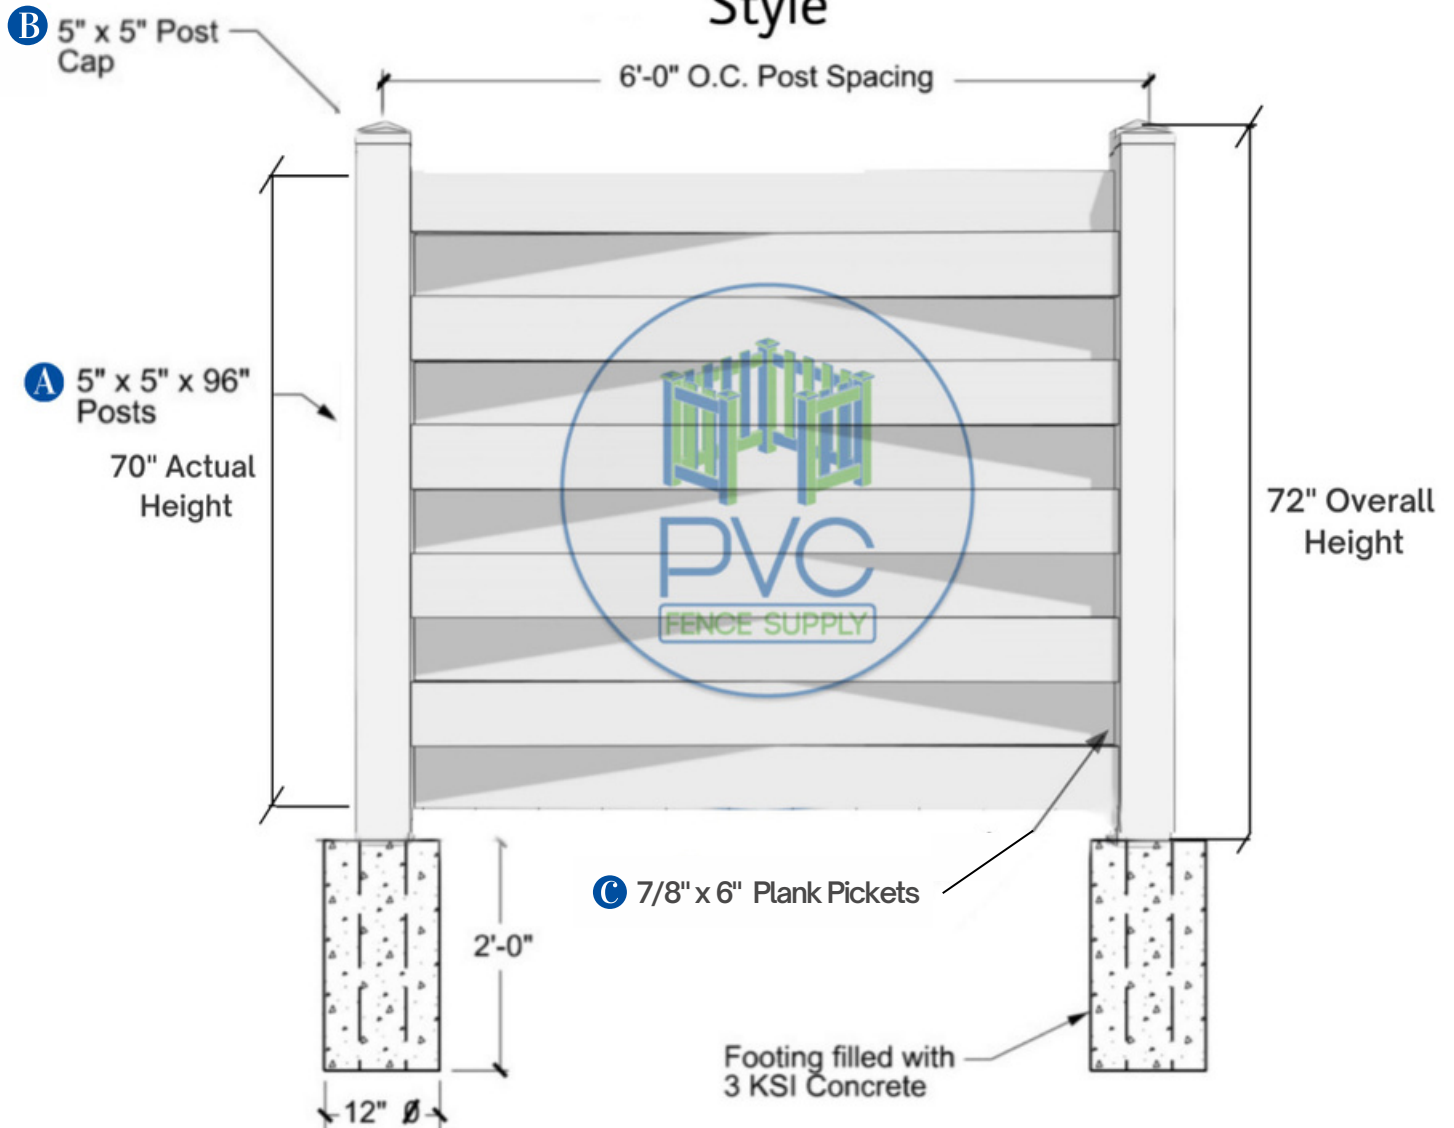

Vero Basketwave Style

Contact to 561 249 3937
sales1@pvcfencesupply.com
3705 Shares Pl #6, West Palm Beach, FL 33404, USA

*Typical fence panel sold with this specifications and measurements.
Other size panels available as per customer request.