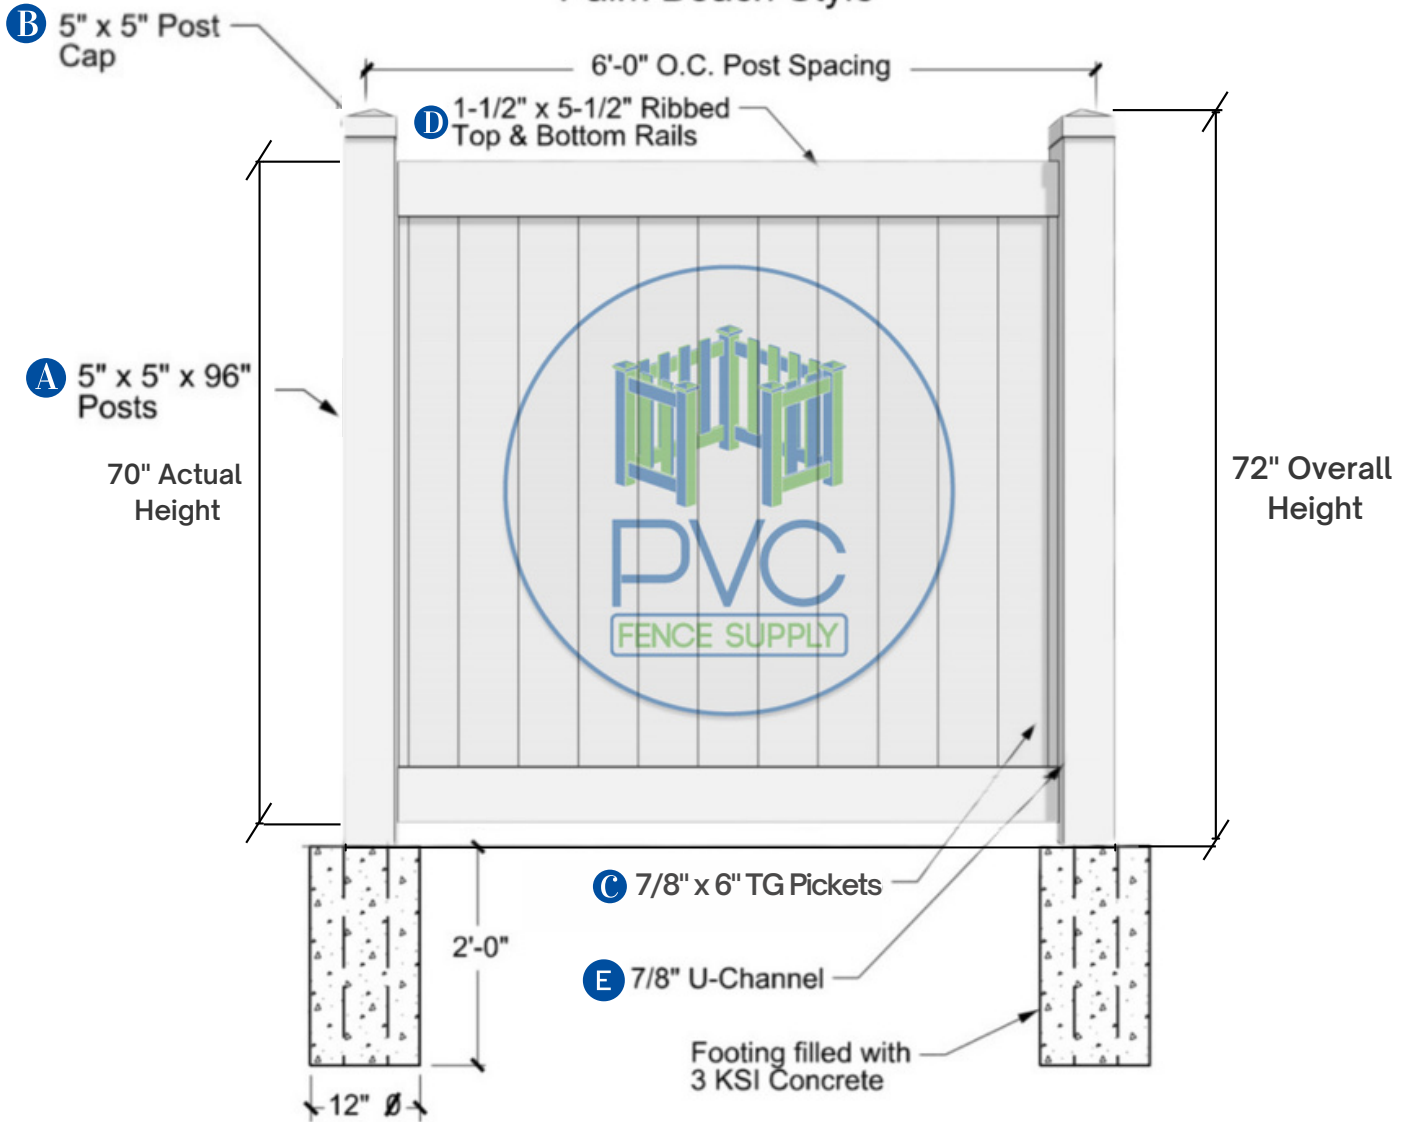

Palm Beach Style

Contact to 561 249 3937
sales1@pvcfencesupply.com
3705 Shares Pl #6, West Palm Beach, FL 33404, USA

*Typical fence panel sold with this specifications and measurements.
Other size panels available as per customer request.