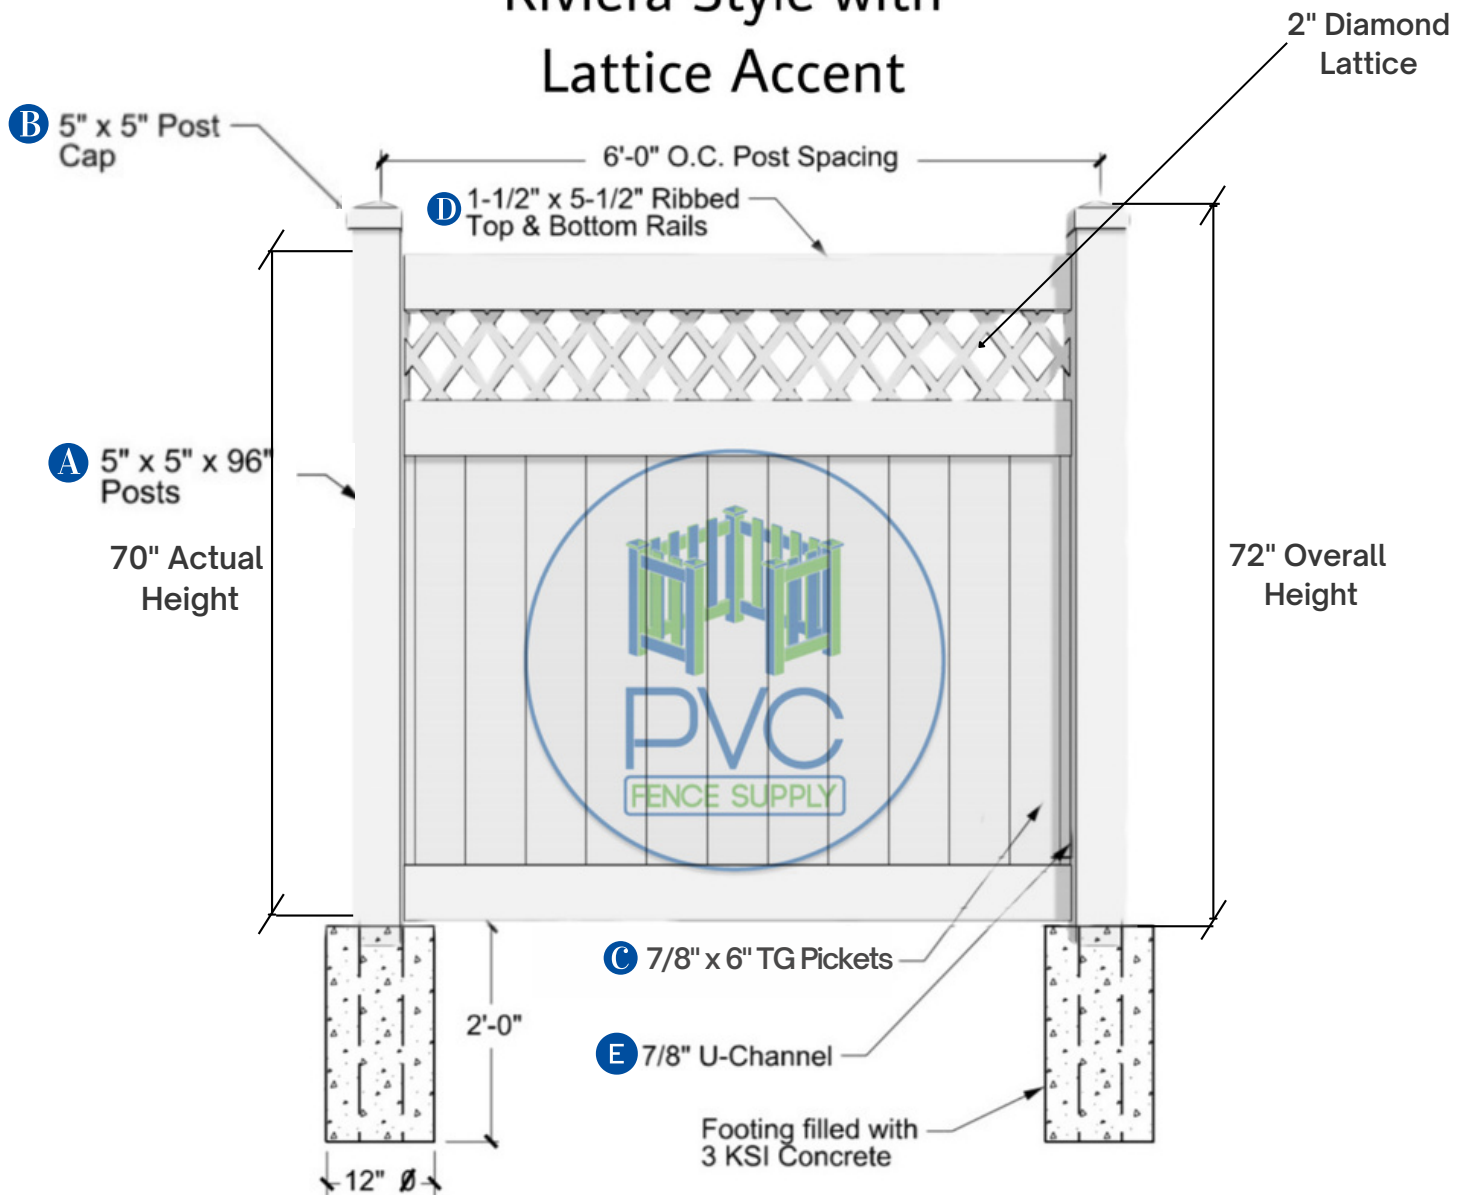

St. Lucie Style (Shadowbox)

Contact to 561 249 3937
sales1@pvcfencesupply.com
3705 Shares Pl #6, West Palm Beach, FL 33404, USA

*Typical fence panel sold with this specifications and measurements.
Other size panels available as per customer request.

Delray Style
(6" & 1-1/2" Picket)

Contact to 561 249 3937
sales1@pvcfencesupply.com
3705 Shares Pl #6, West Palm Beach, FL 33404, USA

*Typical fence panel sold with this specifications and measurements.
Other size panels available as per customer request.

Riviera Style with Lattice Accent

Contact to 561 249 3937
sales1@pvcfencesupply.com
3705 Shares Pl #6, West Palm Beach, FL 33404, USA

*Typical fence panel sold with this specifications and measurements.
Other size panels available as per customer request.