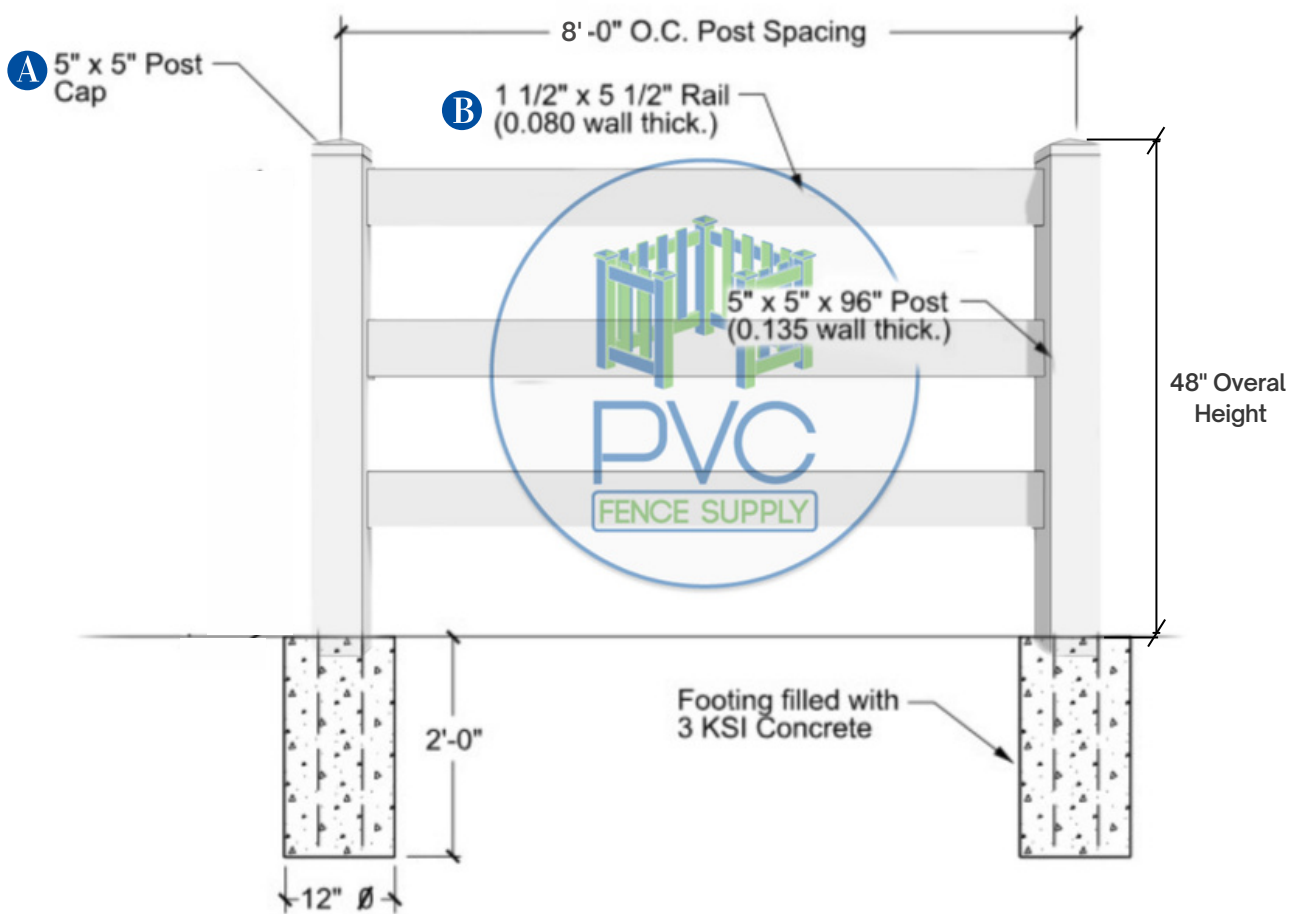

Ft. Lauderdale Style

Contact to 561 249 3937
sales1@pvcfencesupply.com
 3705 Shares Pl #6, West Palm Beach, FL 33404, USA

*Typical fence panel sold with this specifications and measurements.
 Other size panels available as per customer request.

Wellington Style 3 Rails

Contact to 561 249 3937
sales1@pvcfencesupply.com
3705 Shares Pl #6, West Palm Beach, FL 33404, USA

*Typical fence panel sold with this specifications and measurements.
Other size panels available as per customer request.