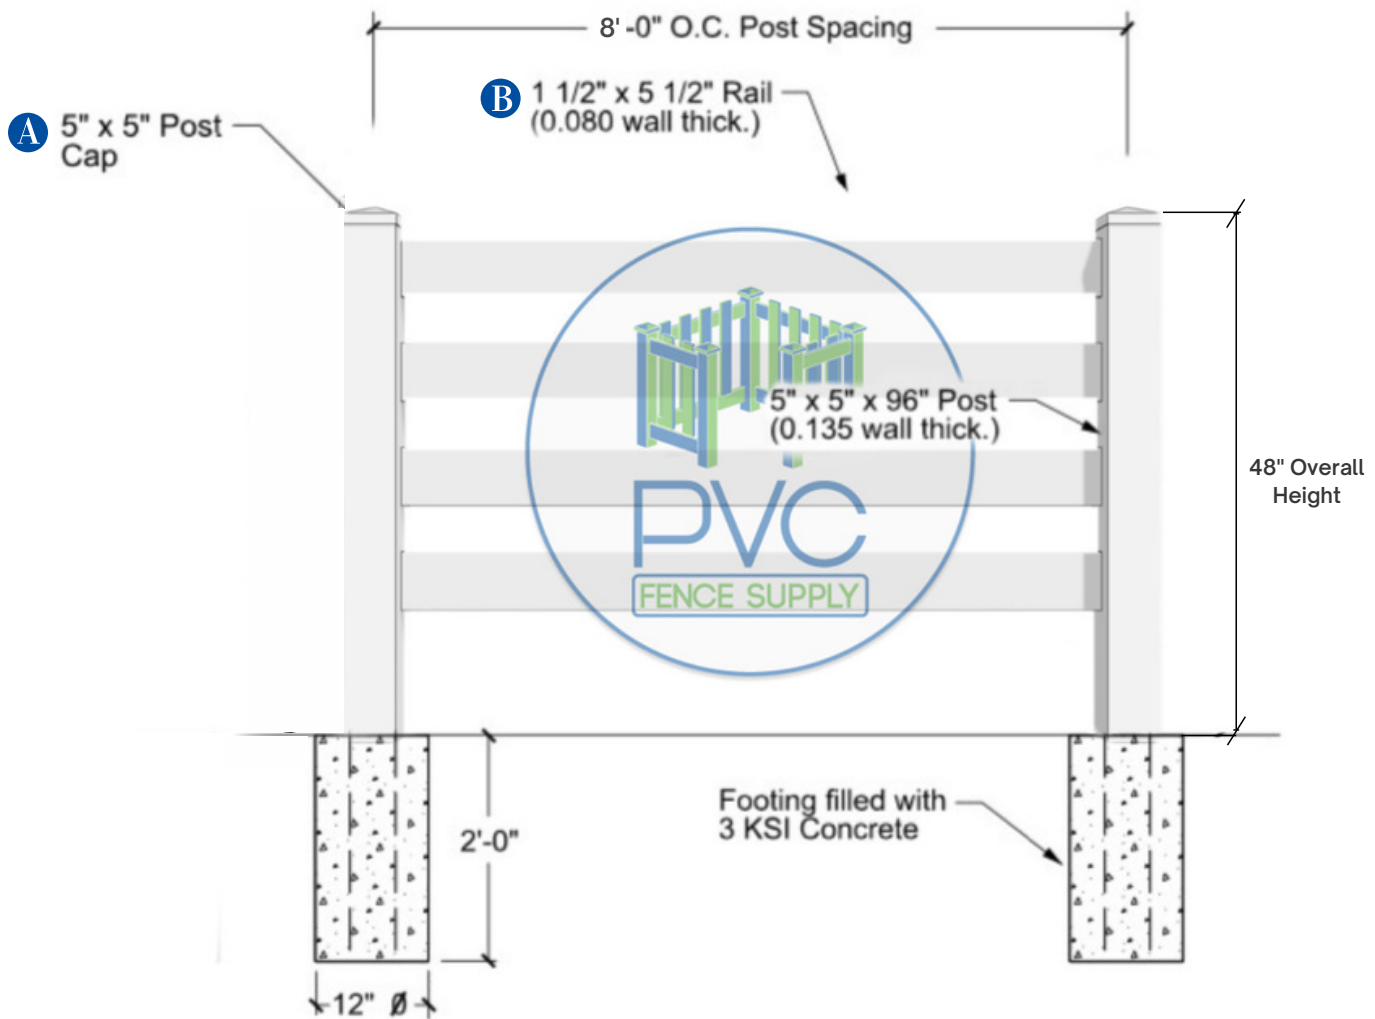

Wellington Style 4 Rails

Contact to 561 249 3937
sales1@pvcfencesupply.com
3705 Shares Pl #6, West Palm Beach, FL 33404, USA

*Typical fence panel sold with this specifications and measurements.
Other size panels available as per customer request.