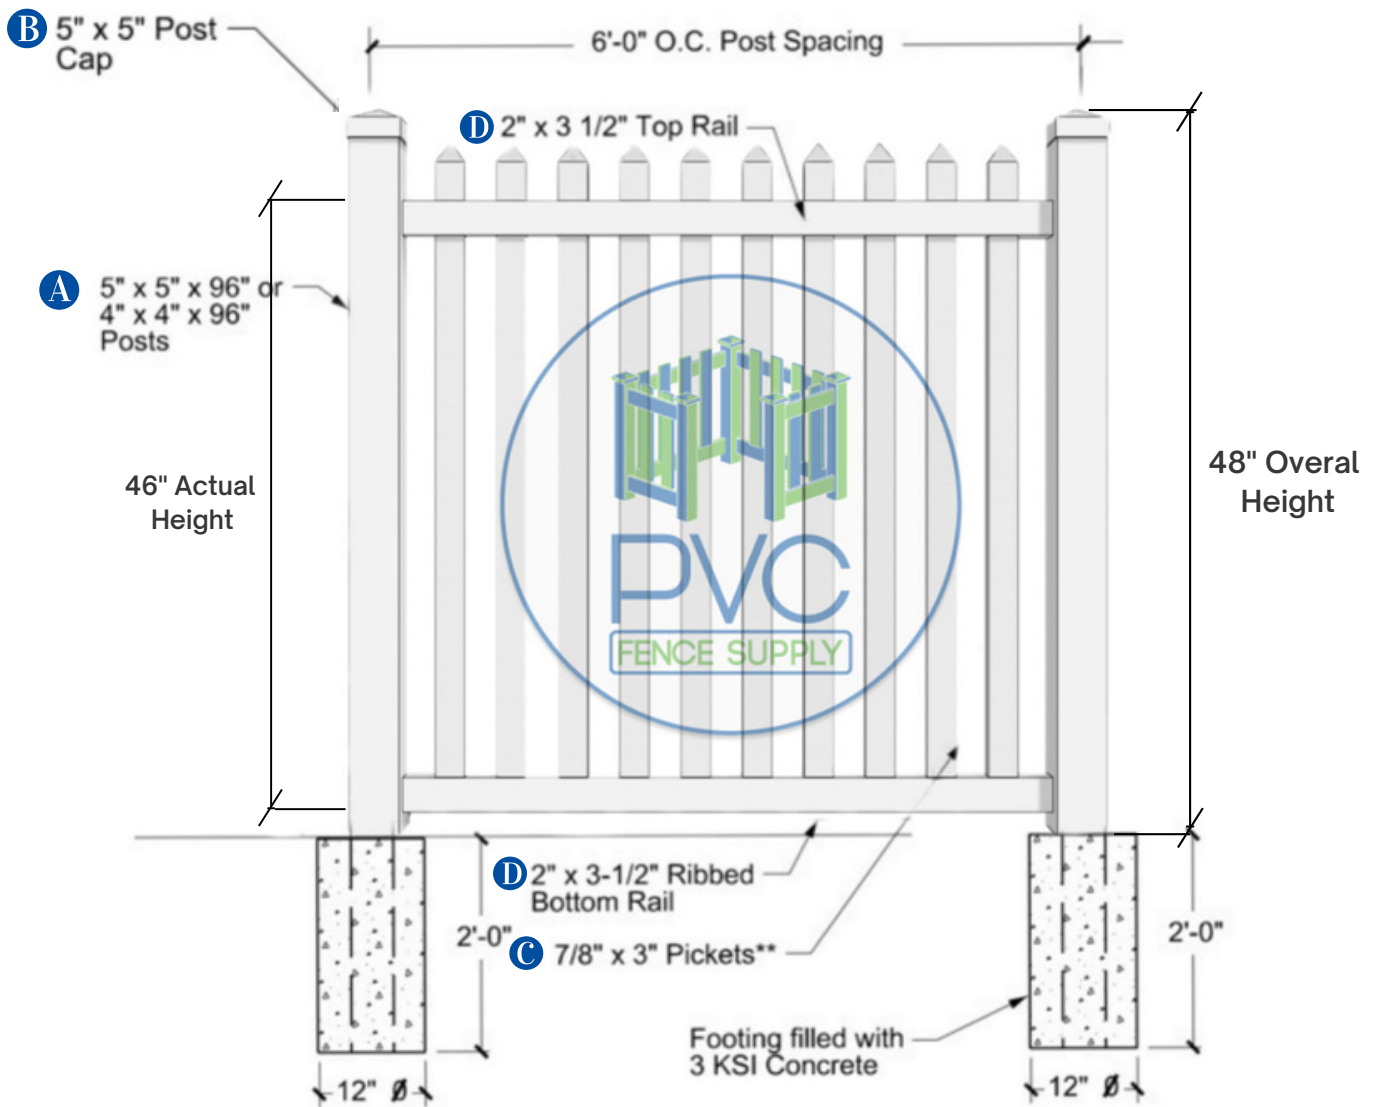

Ft. Lauderdale Style

Contact to 561 249 3937
sales1@pvcfencesupply.com
3705 Shares Pl #6, West Palm Beach, FL 33404, USA

*Typical fence panel sold with this specifications and measurements.
Other size panels available as per customer request.