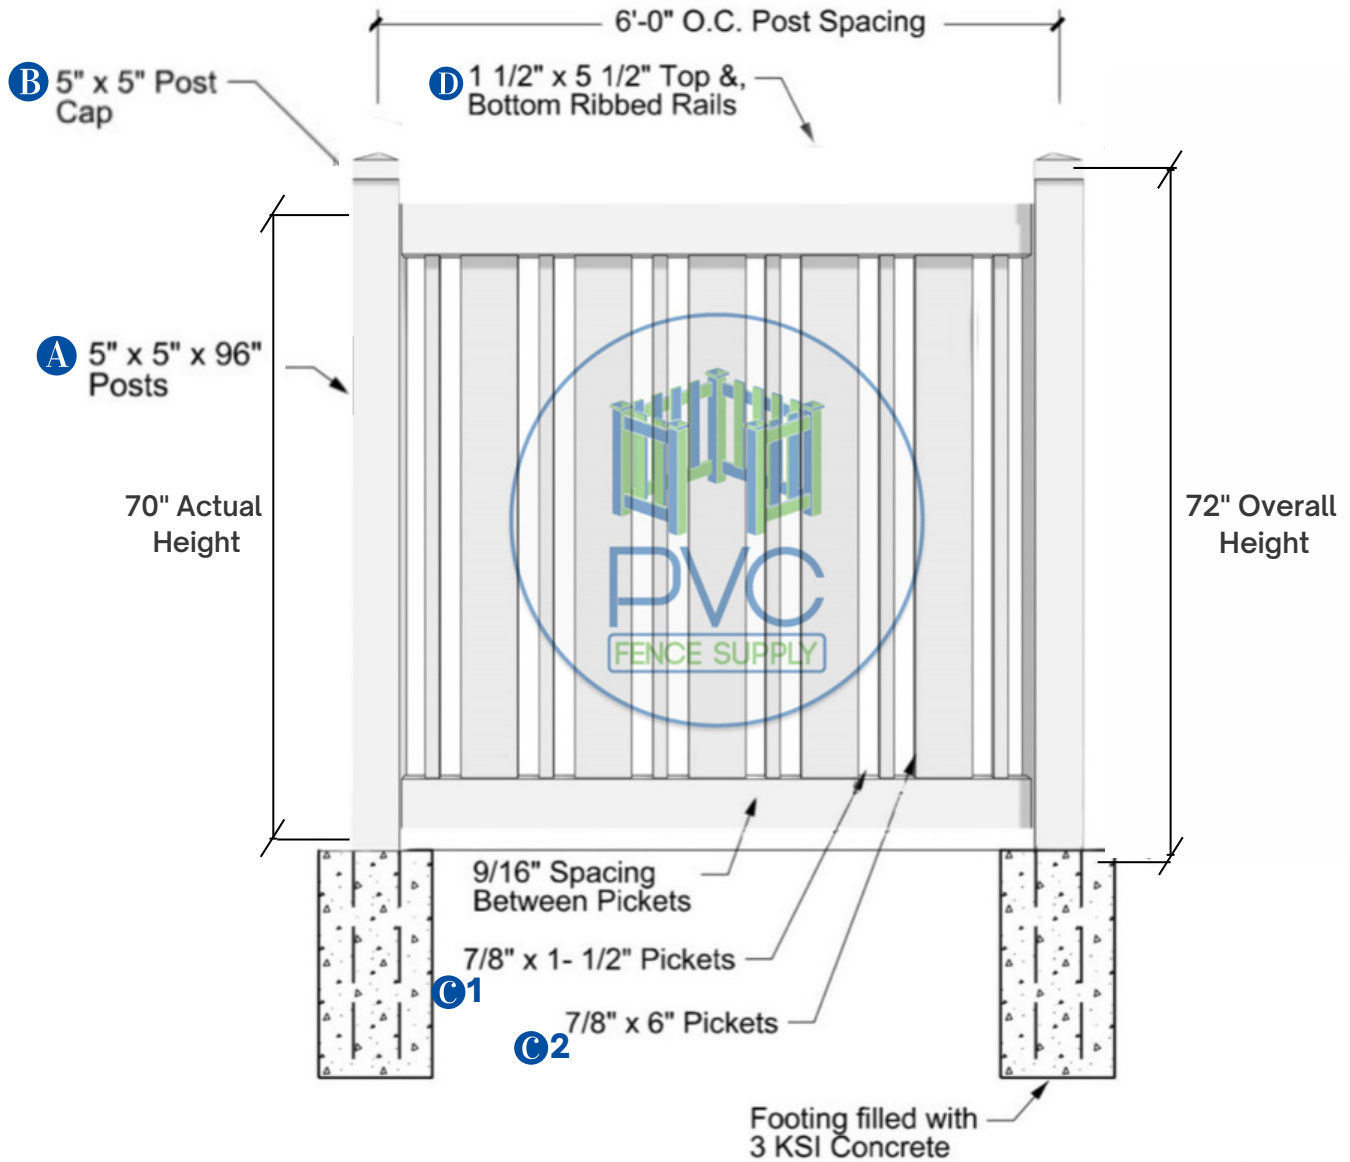

St. Lucie Style (Shadowbox)

Contact to 561 249 3937
sales1@pvcfencesupply.com
3705 Shares Pl #6, West Palm Beach, FL 33404, USA

*Typical fence panel sold with this specifications and measurements.
Other size panels available as per customer request.

Delray Style
(6" & 1-1/2" Picket)

Contact to 561 249 3937
sales1@pvcfencesupply.com
3705 Shares Pl #6, West Palm Beach, FL 33404, USA

*Typical fence panel sold with this specifications and measurements.
Other size panels available as per customer request.