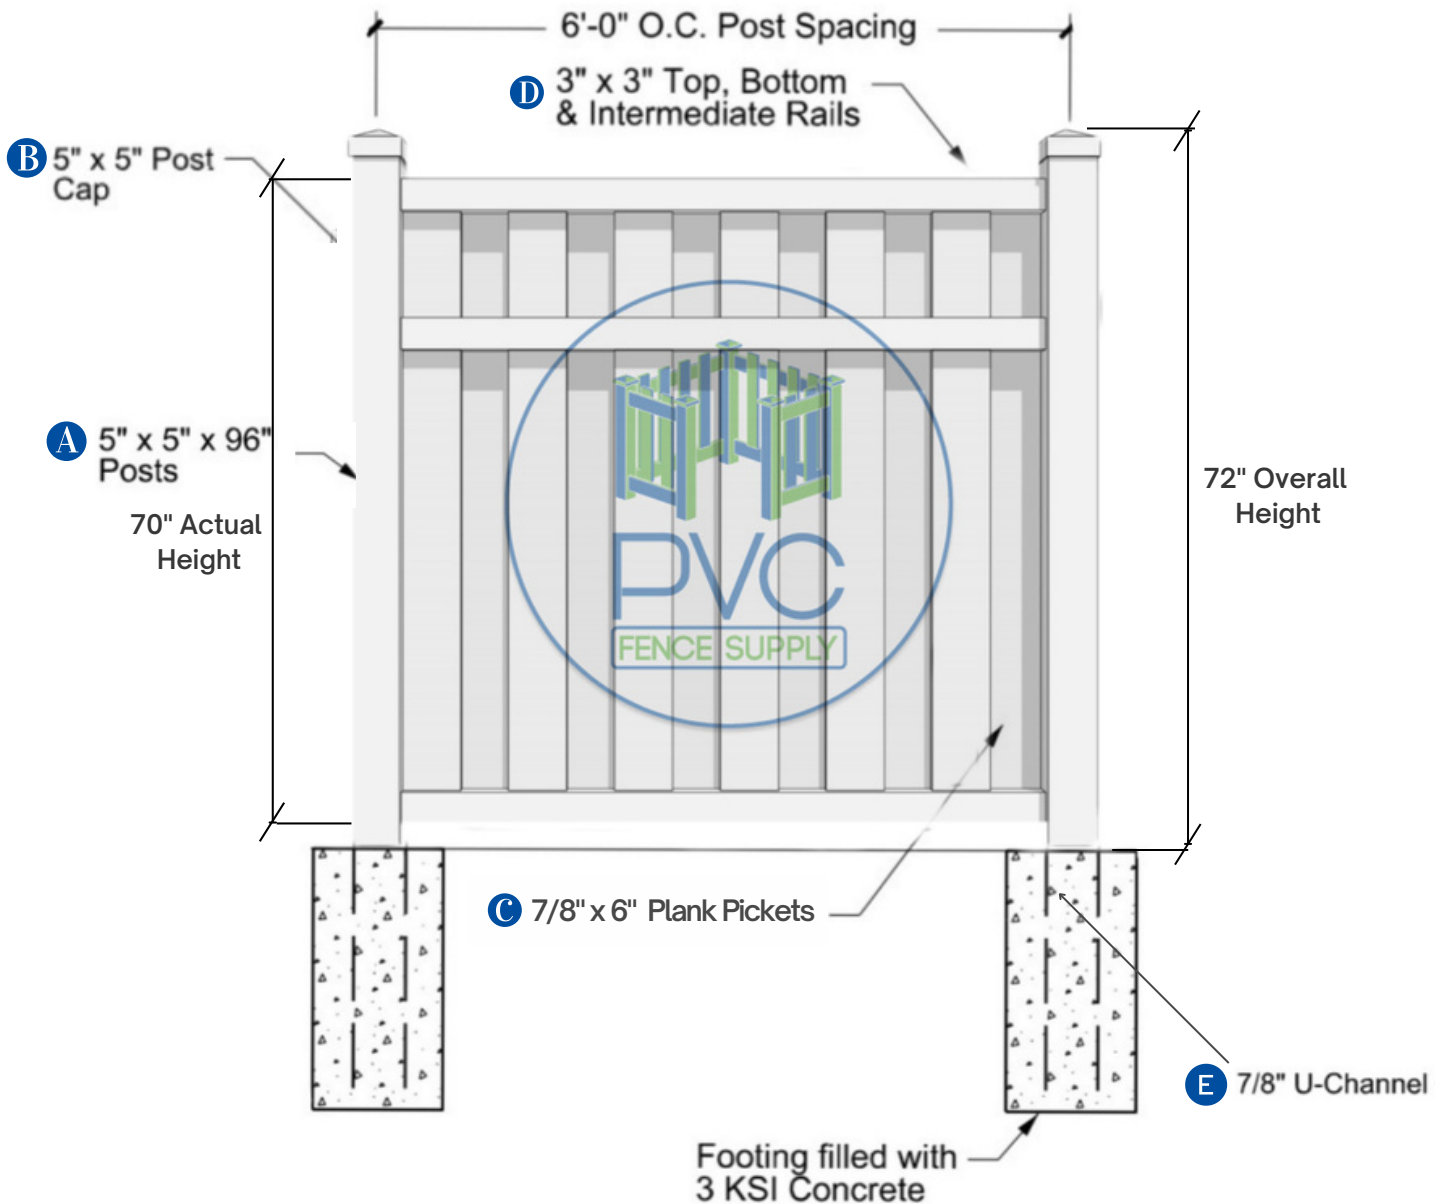

Jupiter Style (Shadowbox)

Contact to 561 249 3937
sales1@pvcfencesupply.com
3705 Shares Pl #6, West Palm Beach, FL 33404, USA

*Typical fence panel sold with this specifications and measurements.
Other size panels available as per customer request.