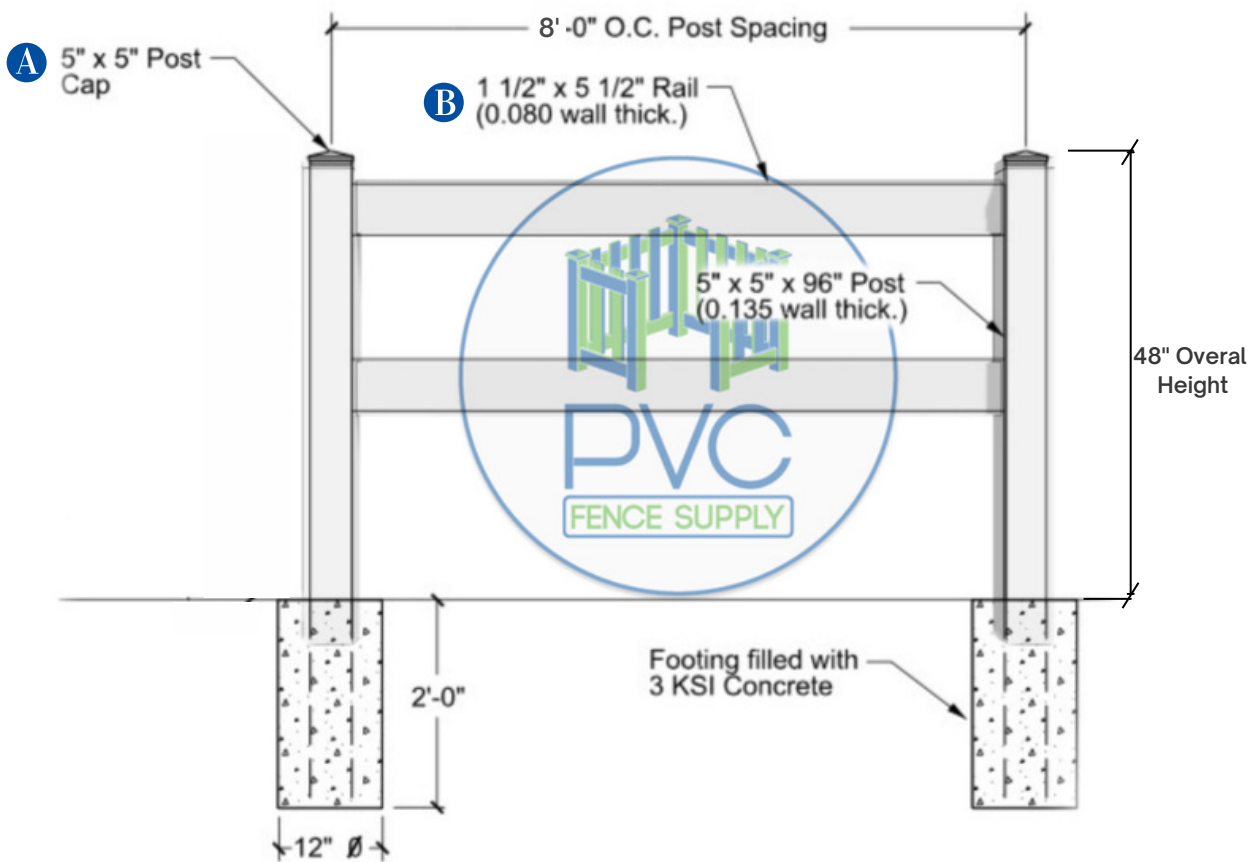

Wellington Style 2 Rails

Contact to 561 249 3937
sales1@pvcfencesupply.com
3705 Shares Pl #6, West Palm Beach, FL 33404, USA

*Typical fence panel sold with this specifications and measurements.
Other size panels available as per customer request.