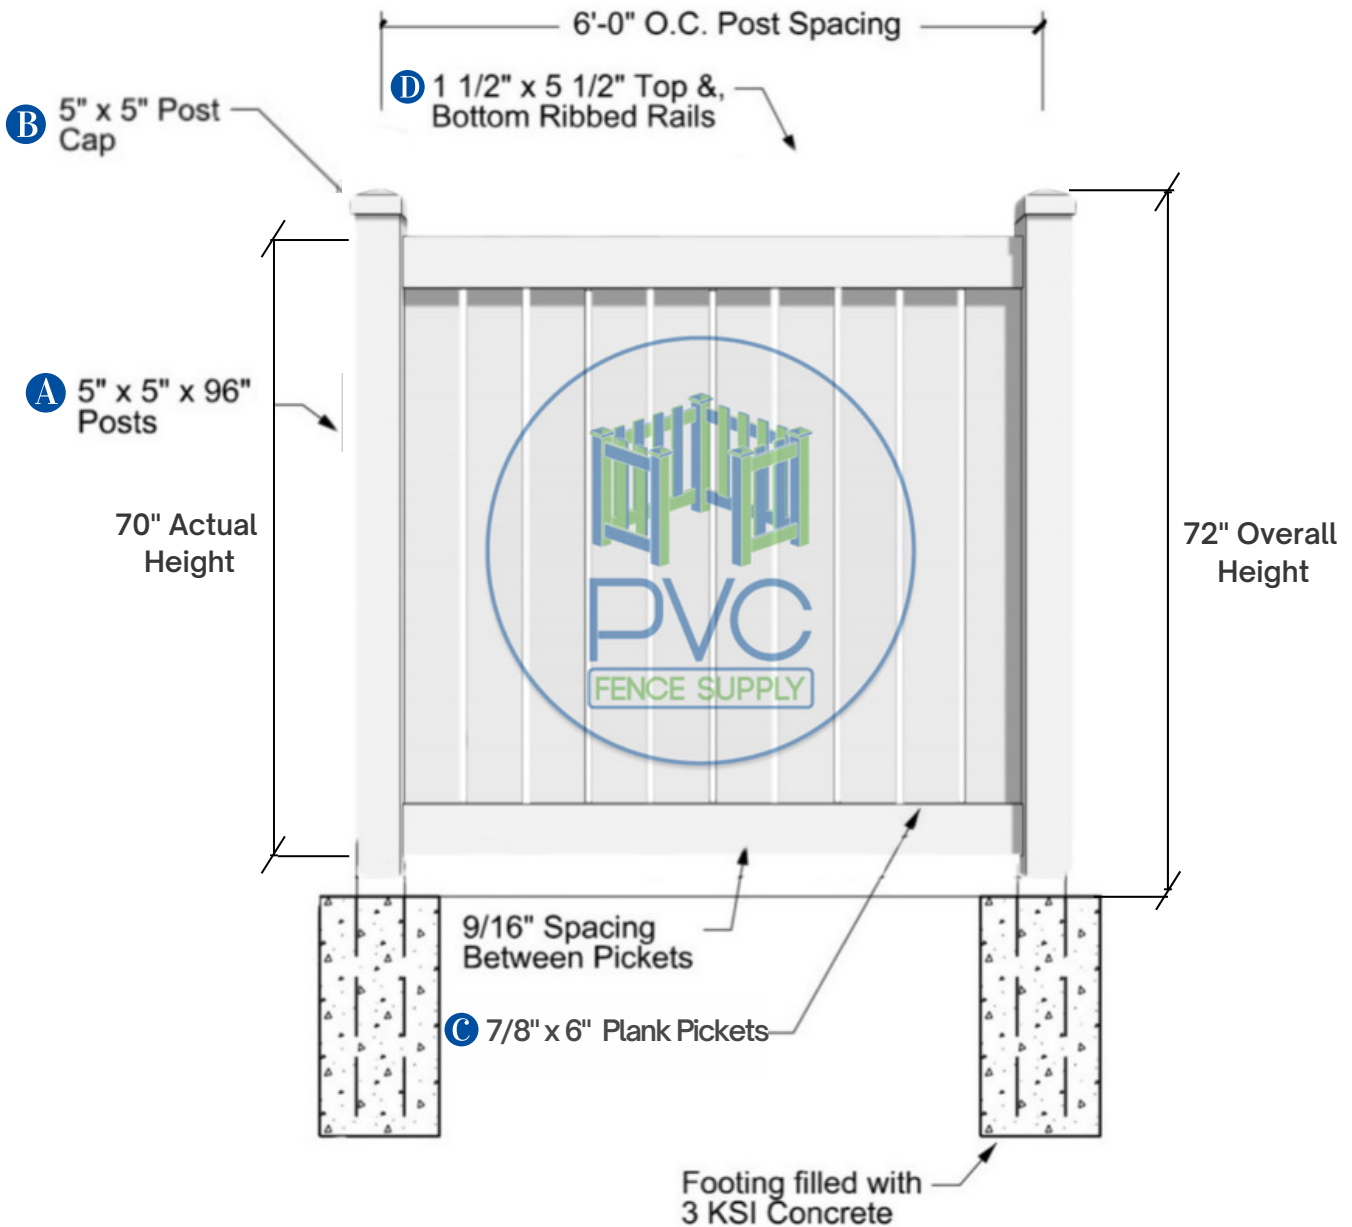

Boca Raton Style (6" Picket)

Contact to 561 249 3937
sales1@pvcfencesupply.com
3705 Shares Pl #6, West Palm Beach, FL 33404, USA

*Typical fence panel sold with this specifications and measurements.
Other size panels available as per customer request.