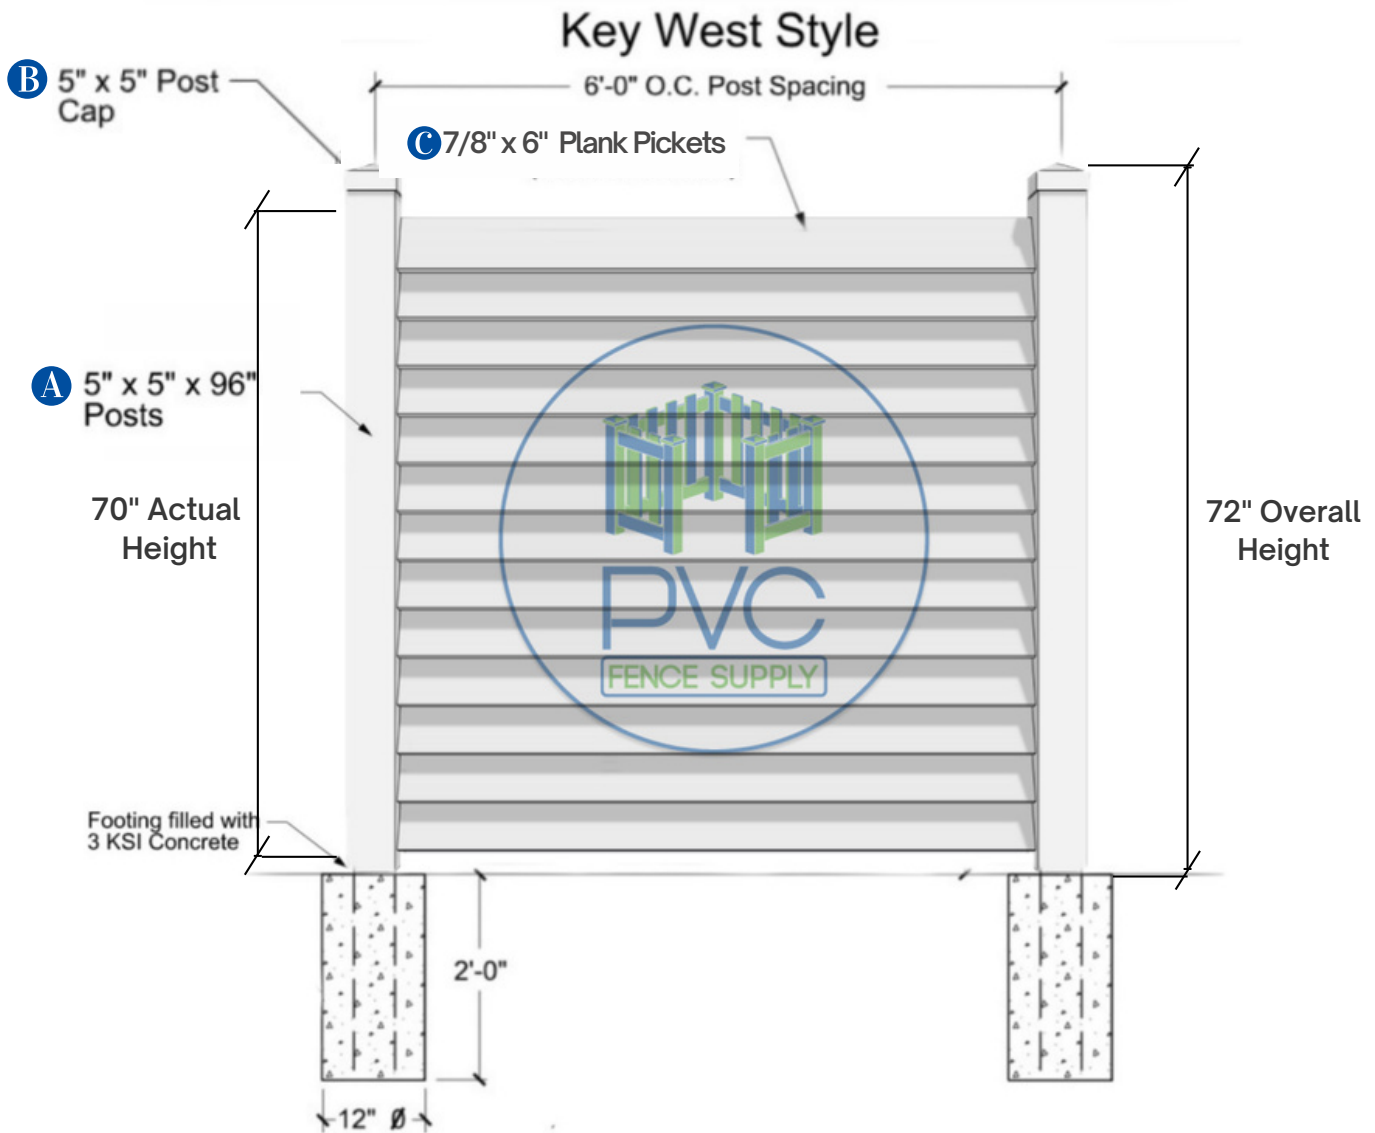

Contact to 561 249 3937
sales1@pvcfencesupply.com
3705 Shares Pl #6, West Palm Beach, FL 33404, USA

*Typical fence panel sold with this specifications and measurements.
Other size panels available as per customer request.