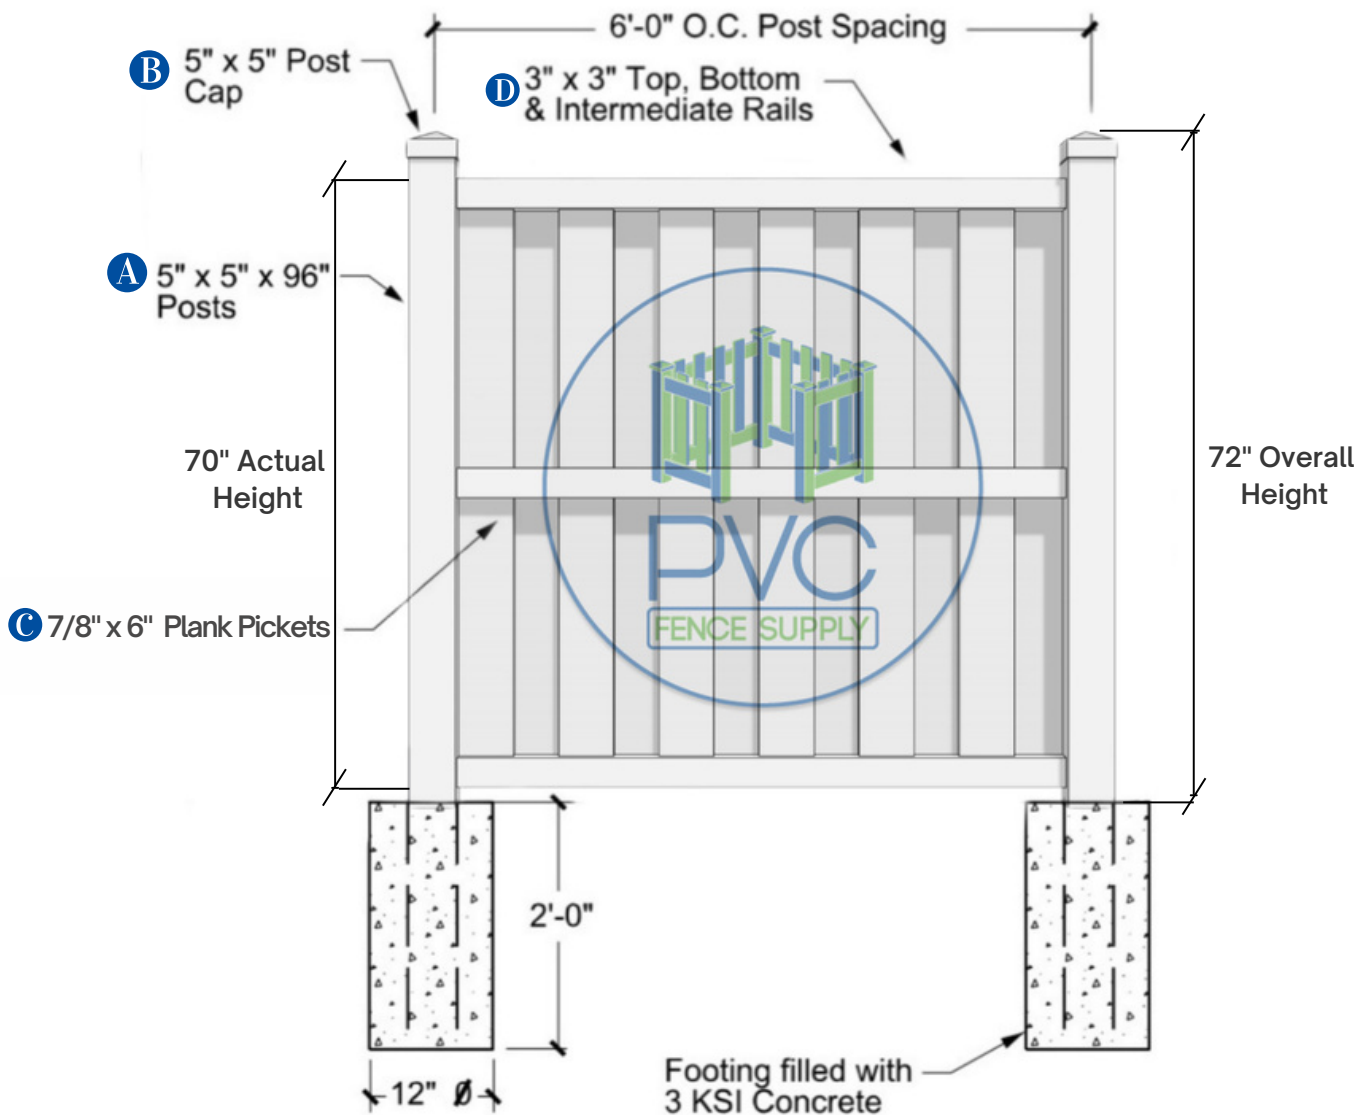

St. Lucie Style (Shadowbox)

Contact to 561 249 3937
sales1@pvcfencesupply.com
3705 Shares Pl #6, West Palm Beach, FL 33404, USA

*Typical fence panel sold with this specifications and measurements.
Other size panels available as per customer request.