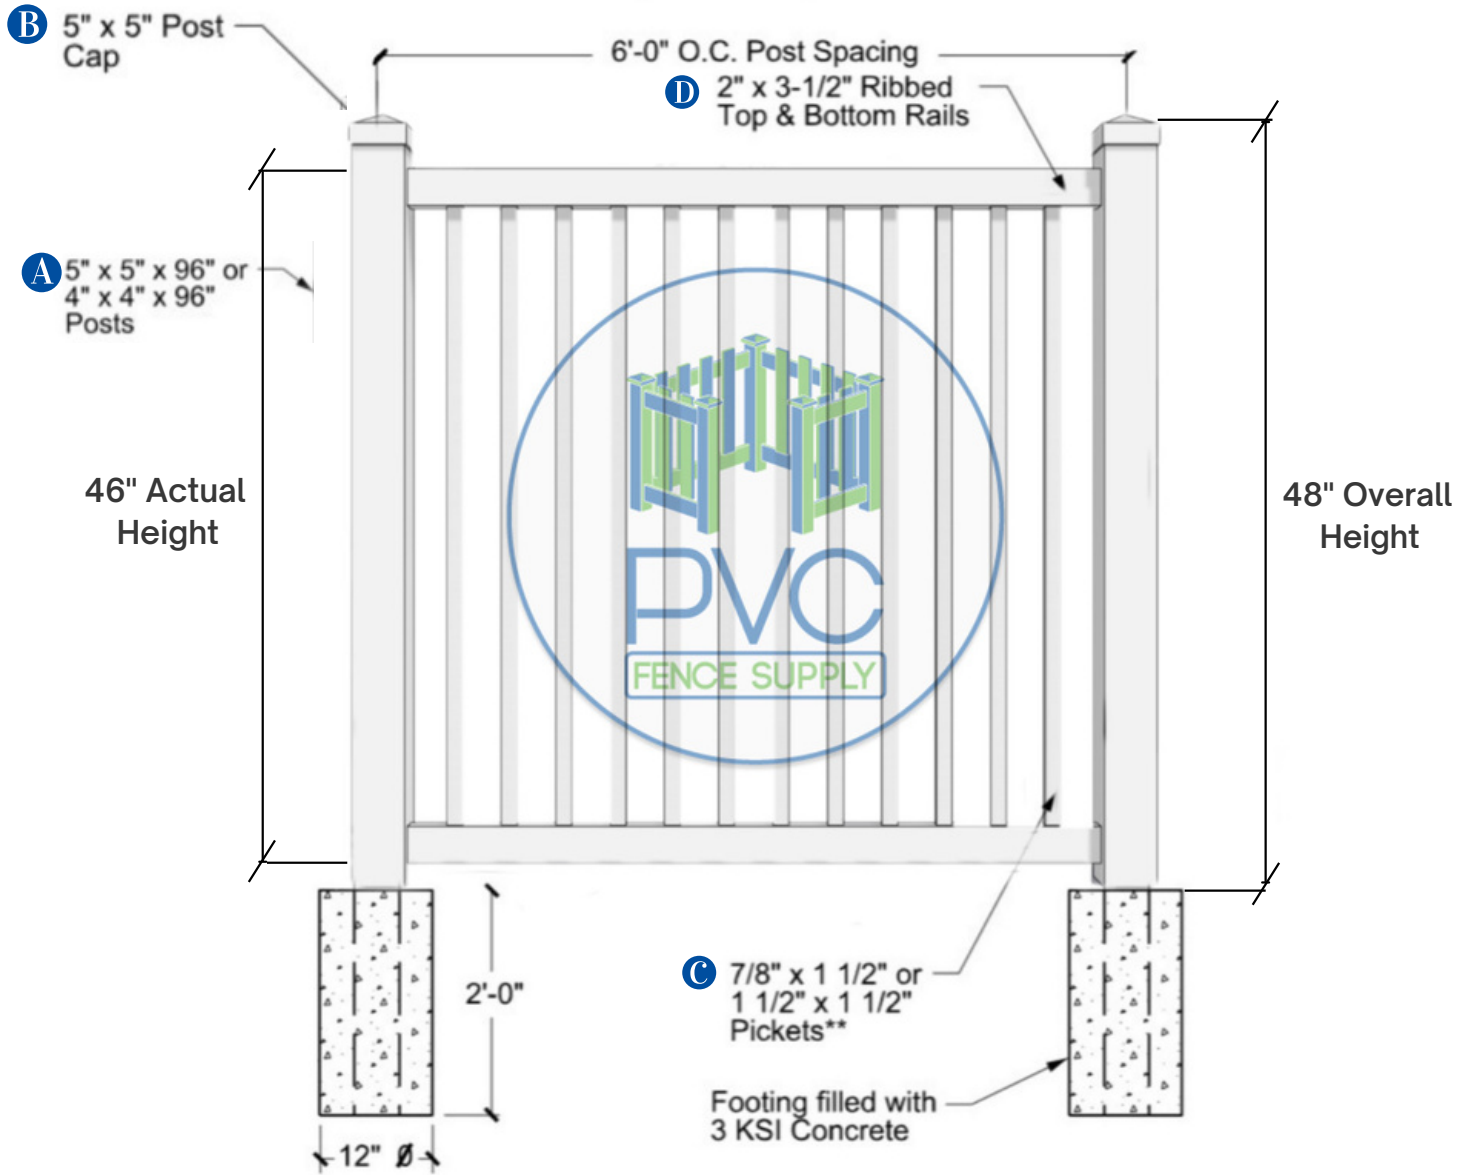

Hollywood Style

Contact to 561 249 3937
sales1@pvcfencesupply.com
3705 Shares Pl #6, West Palm Beach, FL 33404, USA

*Typical fence panel sold with this specifications and measurements.
Other size panels available as per customer request.