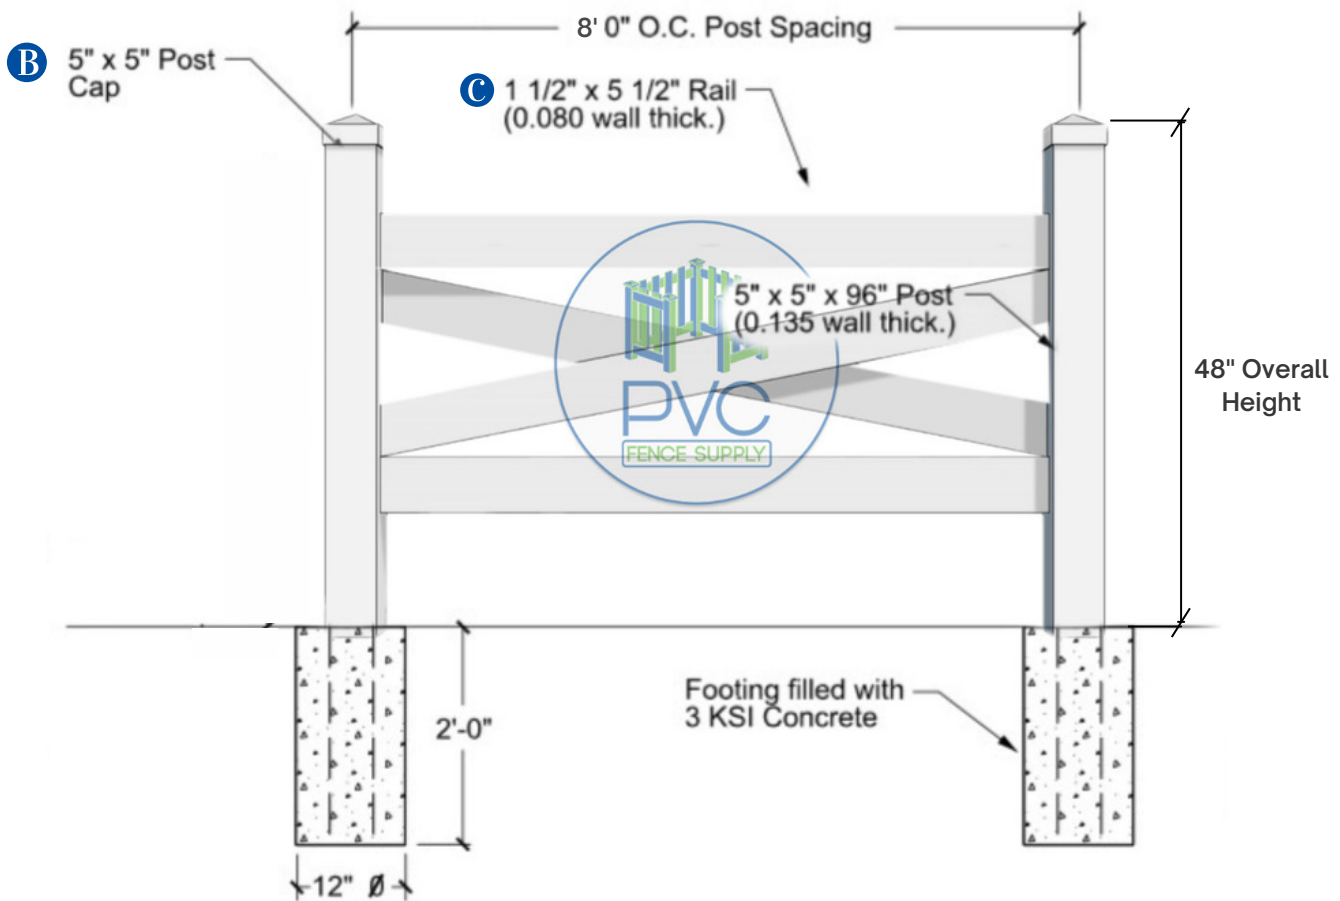

## Fort Pierce Crossed Style

Contact to 561 249 3937  
sales1@pvcfencesupply.com  
3705 Shares Pl #6, West Palm Beach, FL 33404, USA

\*Typical fence panel sold with this specifications and measurements.  
Other size panels available as per customer request.