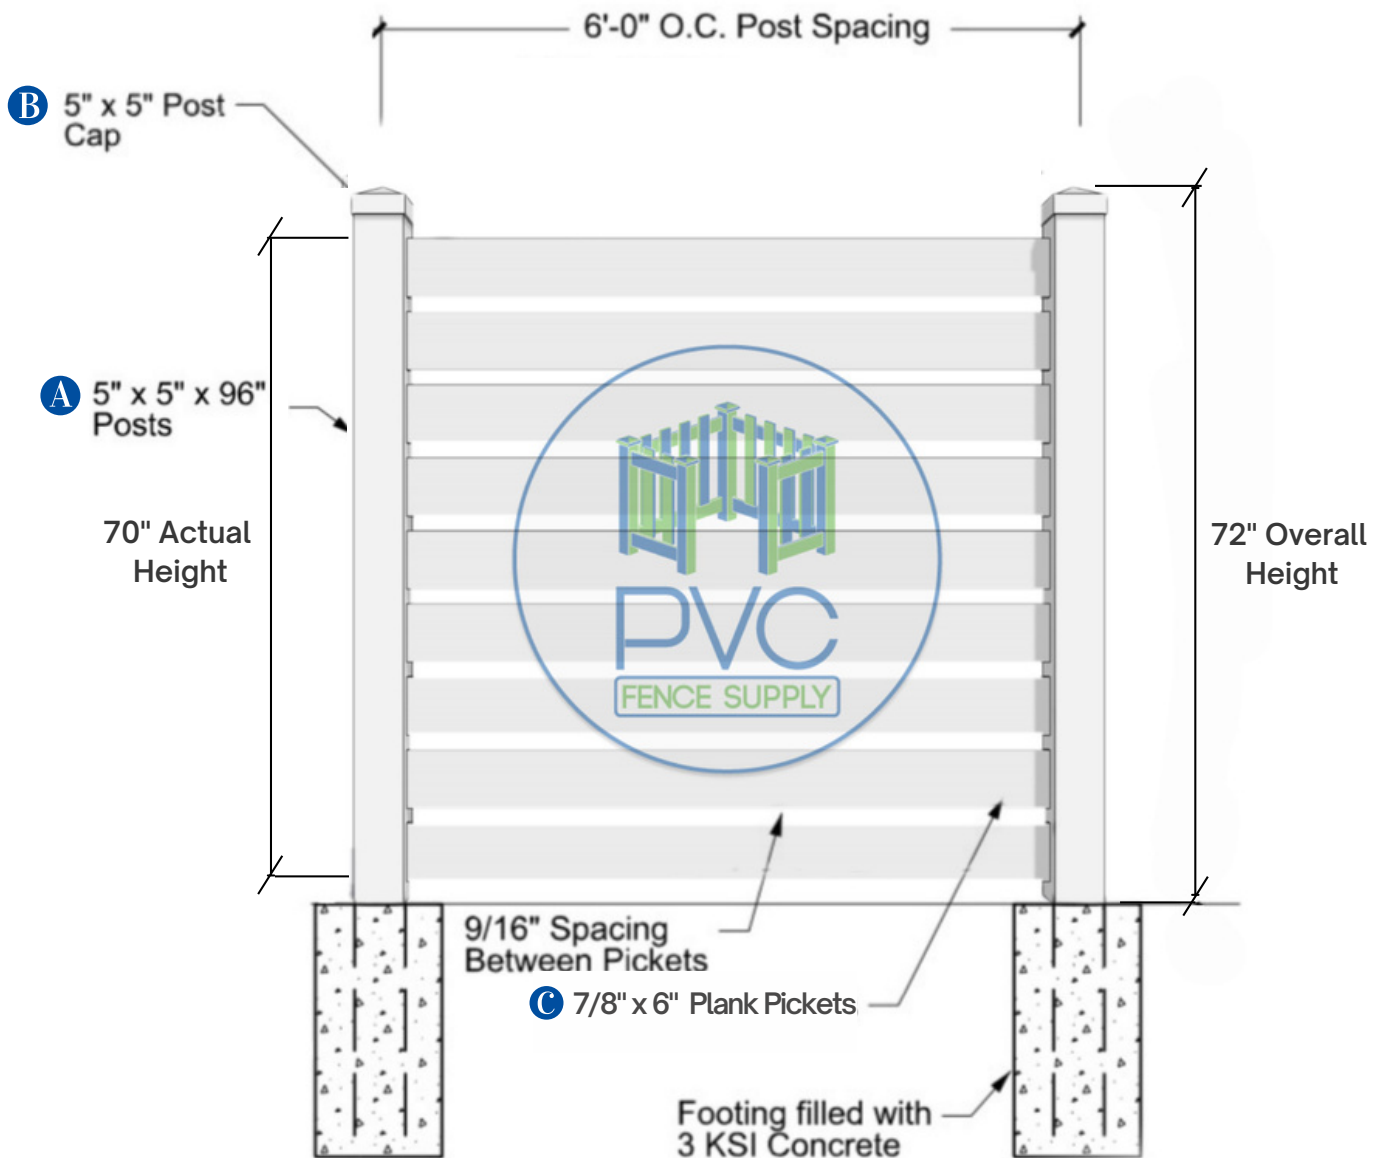

## Bahamas Style (1 1/2" & 6" Picket)

Contact to 561 249 3937  
sales1@pvcfencesupply.com  
3705 Shares Pl #6, West Palm Beach, FL 33404, USA

\*Typical fence panel sold with this specifications and measurements.  
Other size panels available as per customer request.