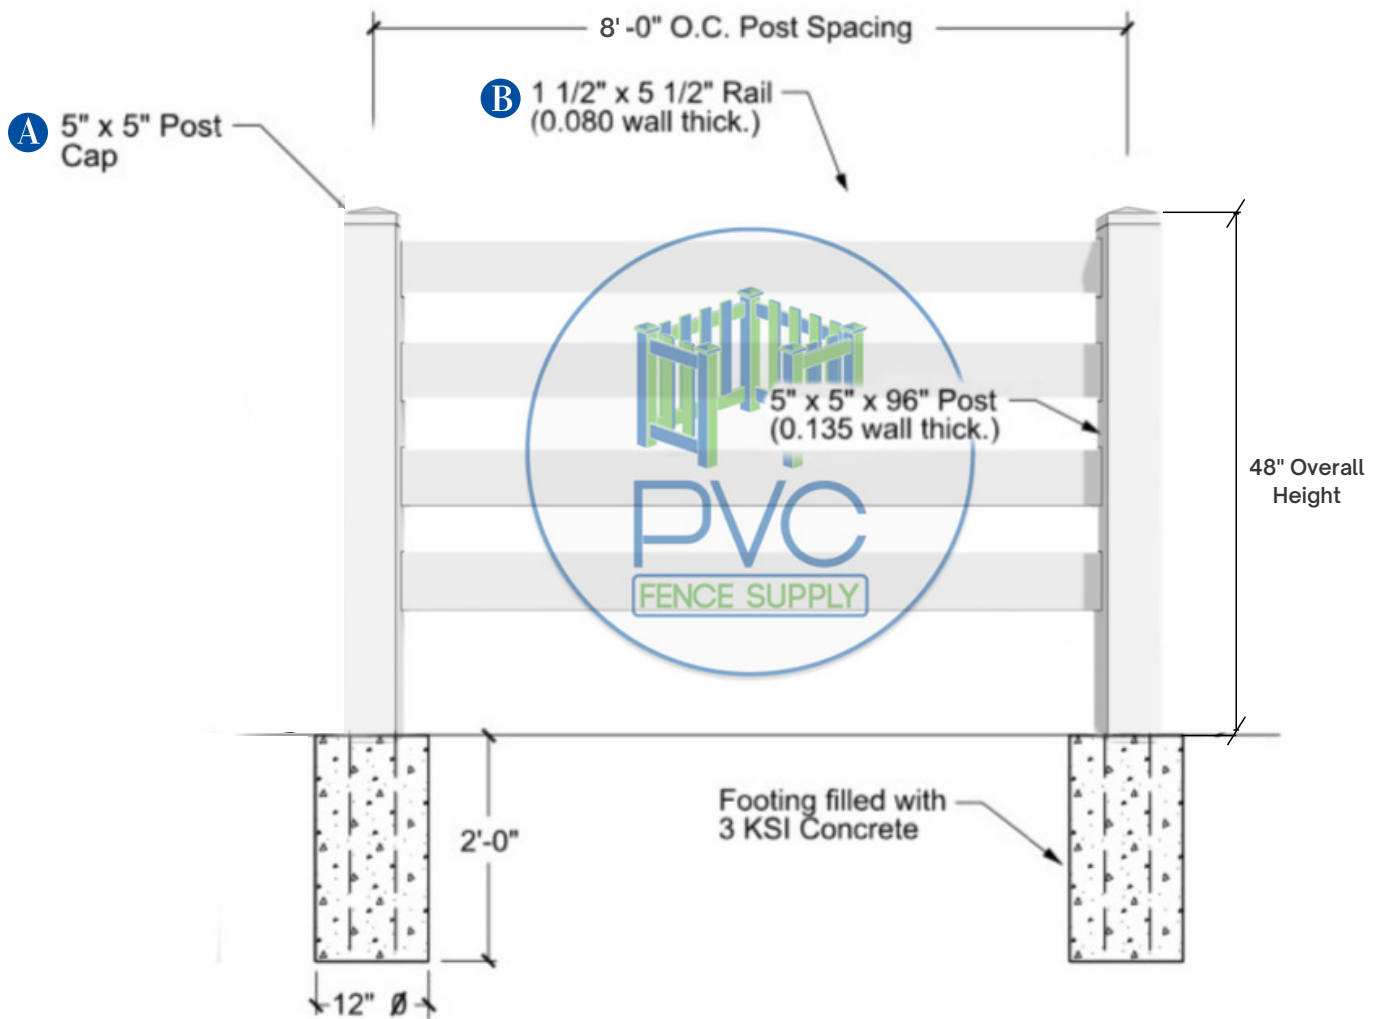

## Wellington Style 4 Rails

Contact to 561 249 3937  
sales1@pvcfencesupply.com  
3705 Shares Pl #6, West Palm Beach, FL 33404, USA

\*Typical fence panel sold with this specifications and measurements.  
Other size panels available as per customer request.