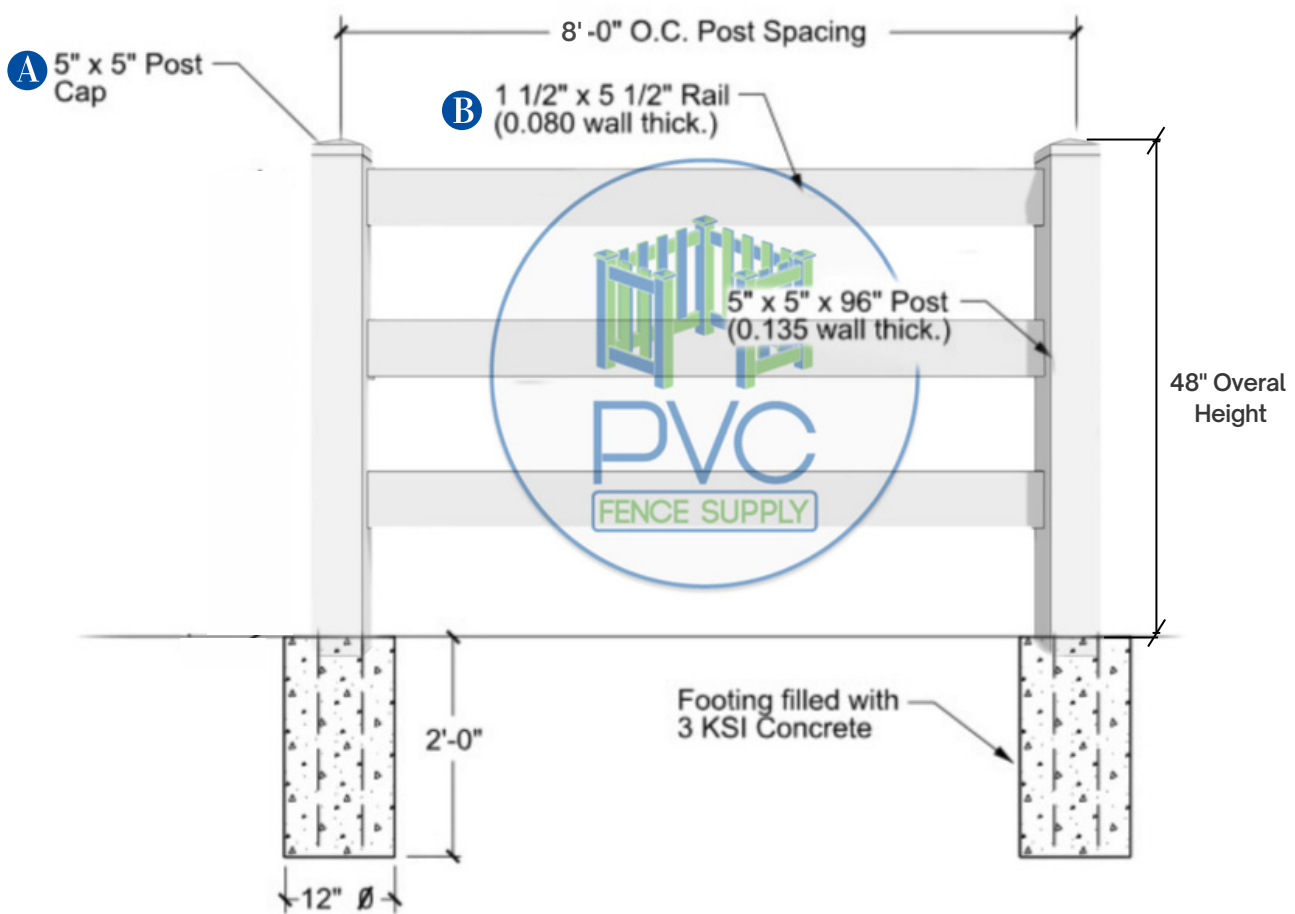

Wellington Style 3 Rails

Contact to 561 249 3937
sales1@pvcfencesupply.com
3705 Shares Pl #6, West Palm Beach, FL 33404, USA

*Typical fence panel sold with this specifications and measurements.
Other size panels available as per customer request.