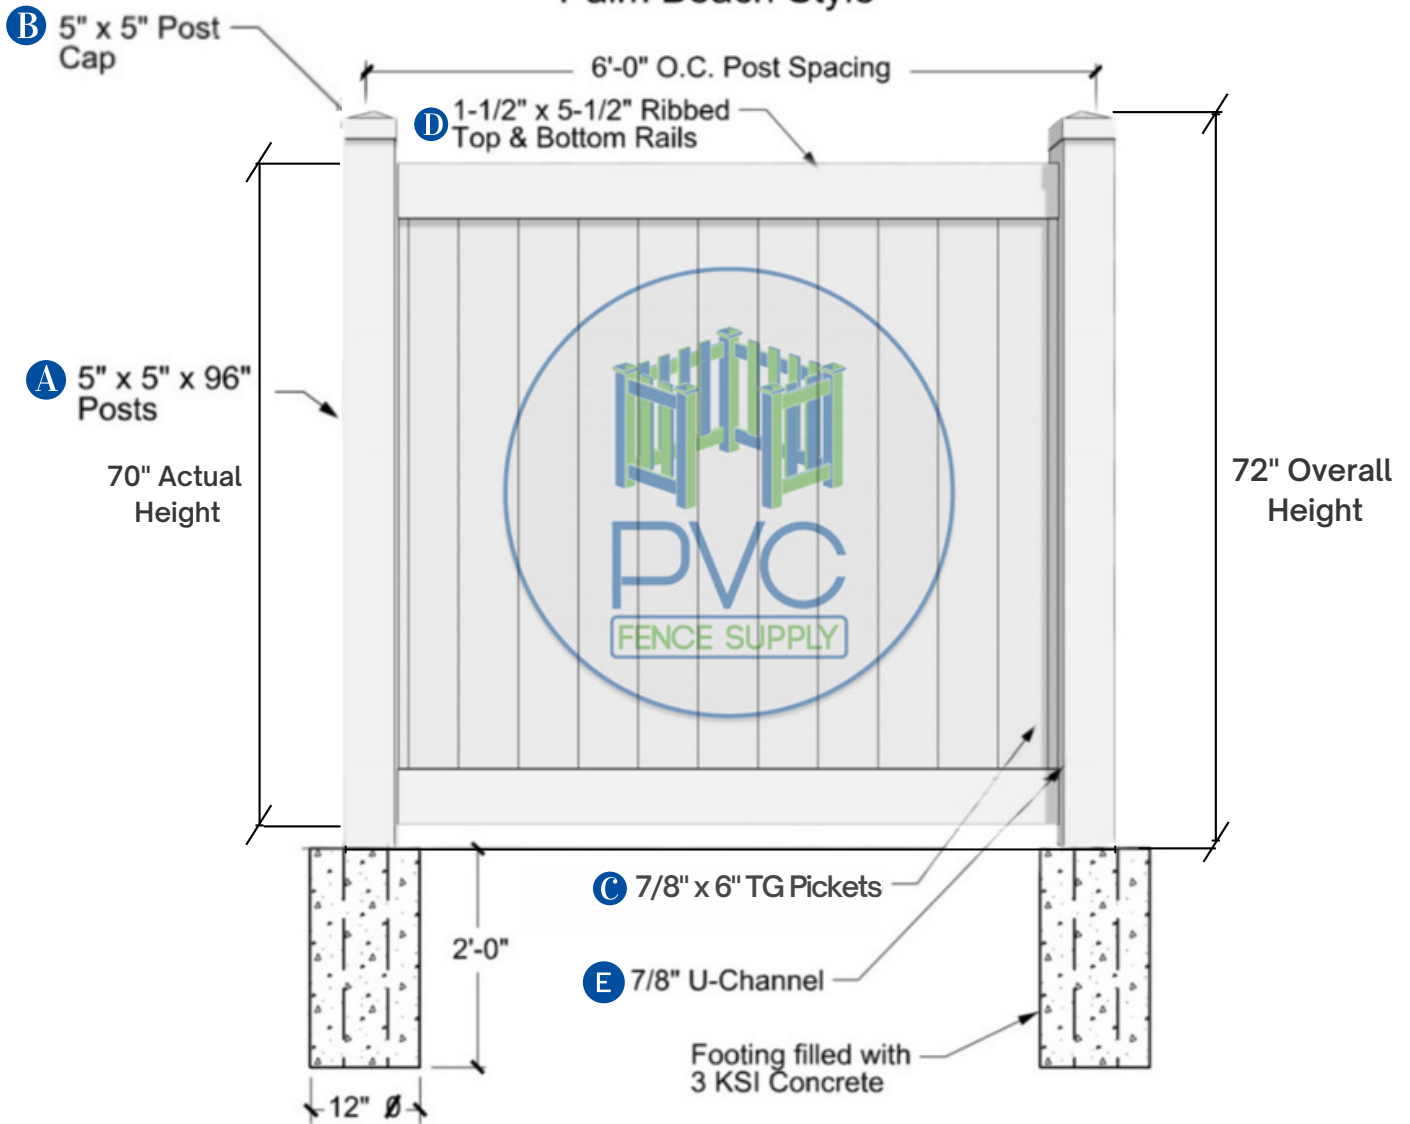

Palm Beach Style

Contact to 561 249 3937
sales1@pvcfencesupply.com
3705 Shares Pl #6, West Palm Beach, FL 33404, USA

*Typical fence panel sold with this specifications and measurements.
Other size panels available as per customer request.