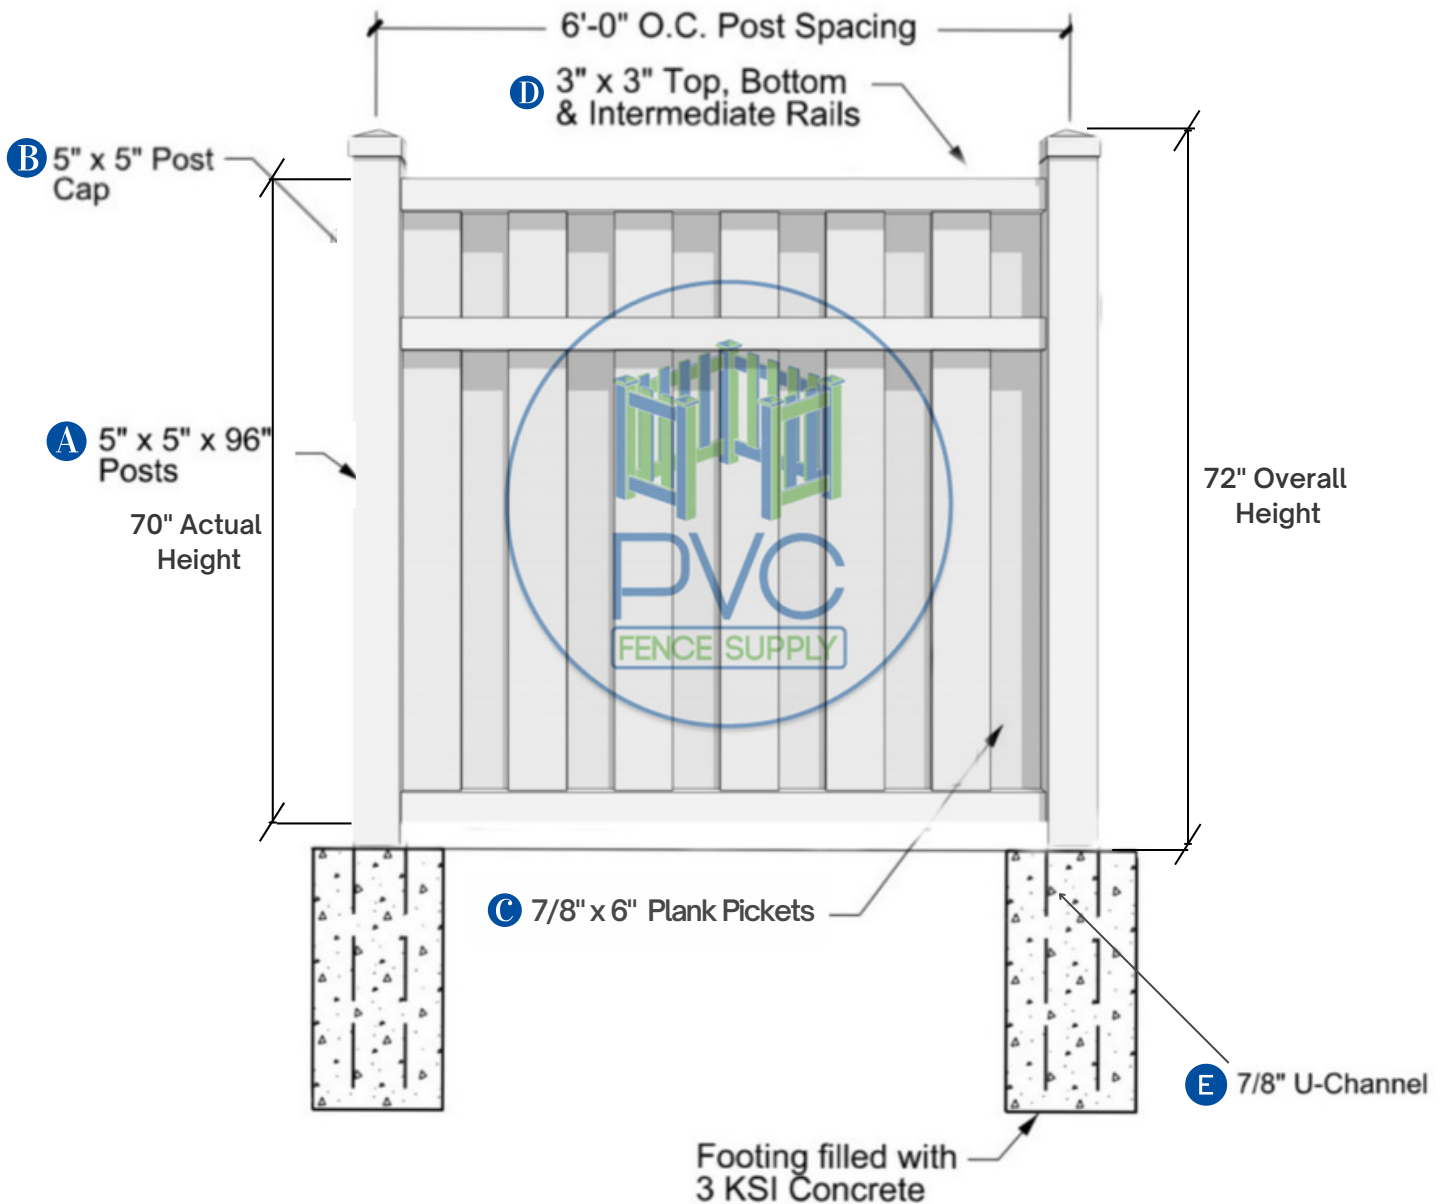

Jupiter Style (Shadowbox)

Contact to 561 249 3937
sales1@pvcfencesupply.com
3705 Shares Pl #6, West Palm Beach, FL 33404, USA

*Typical fence panel sold with this specifications and measurements.
Other size panels available as per customer request.