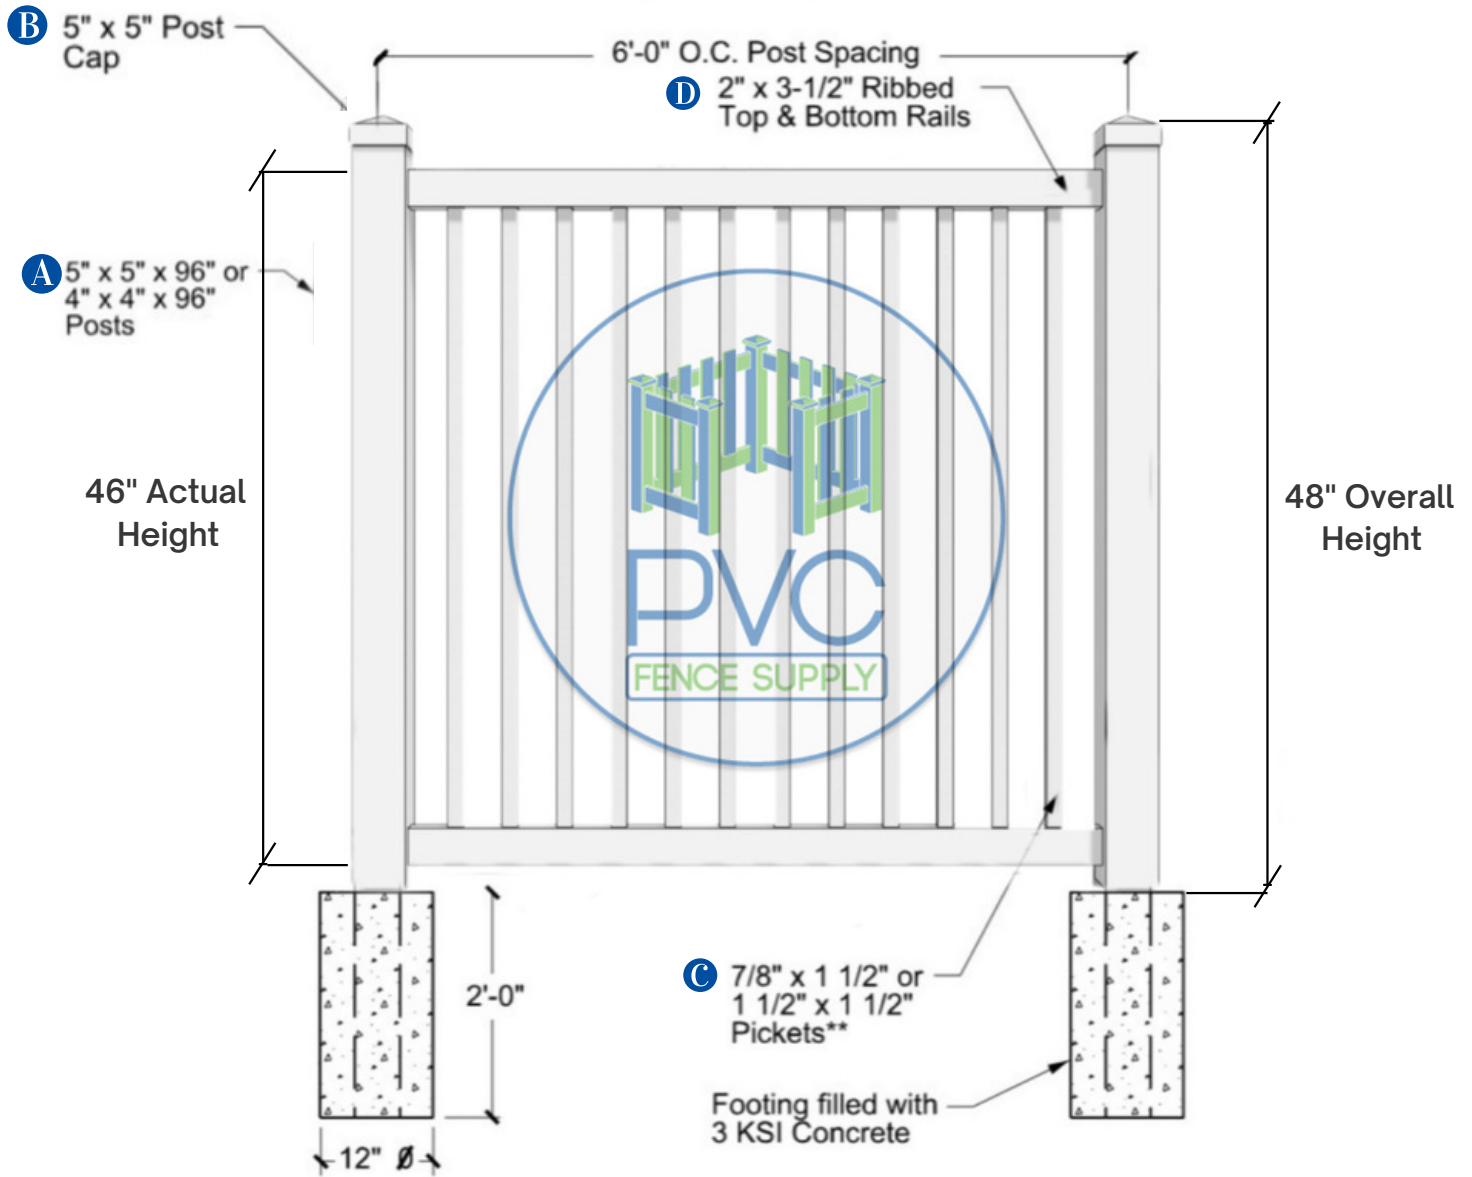

### Hollywood Style

Contact to 561 249 3937  
sales1@pvcfencesupply.com  
3705 Shares Pl #6, West Palm Beach, FL 33404, USA

\*Typical fence panel sold with this specifications and measurements.  
Other size panels available as per customer request.