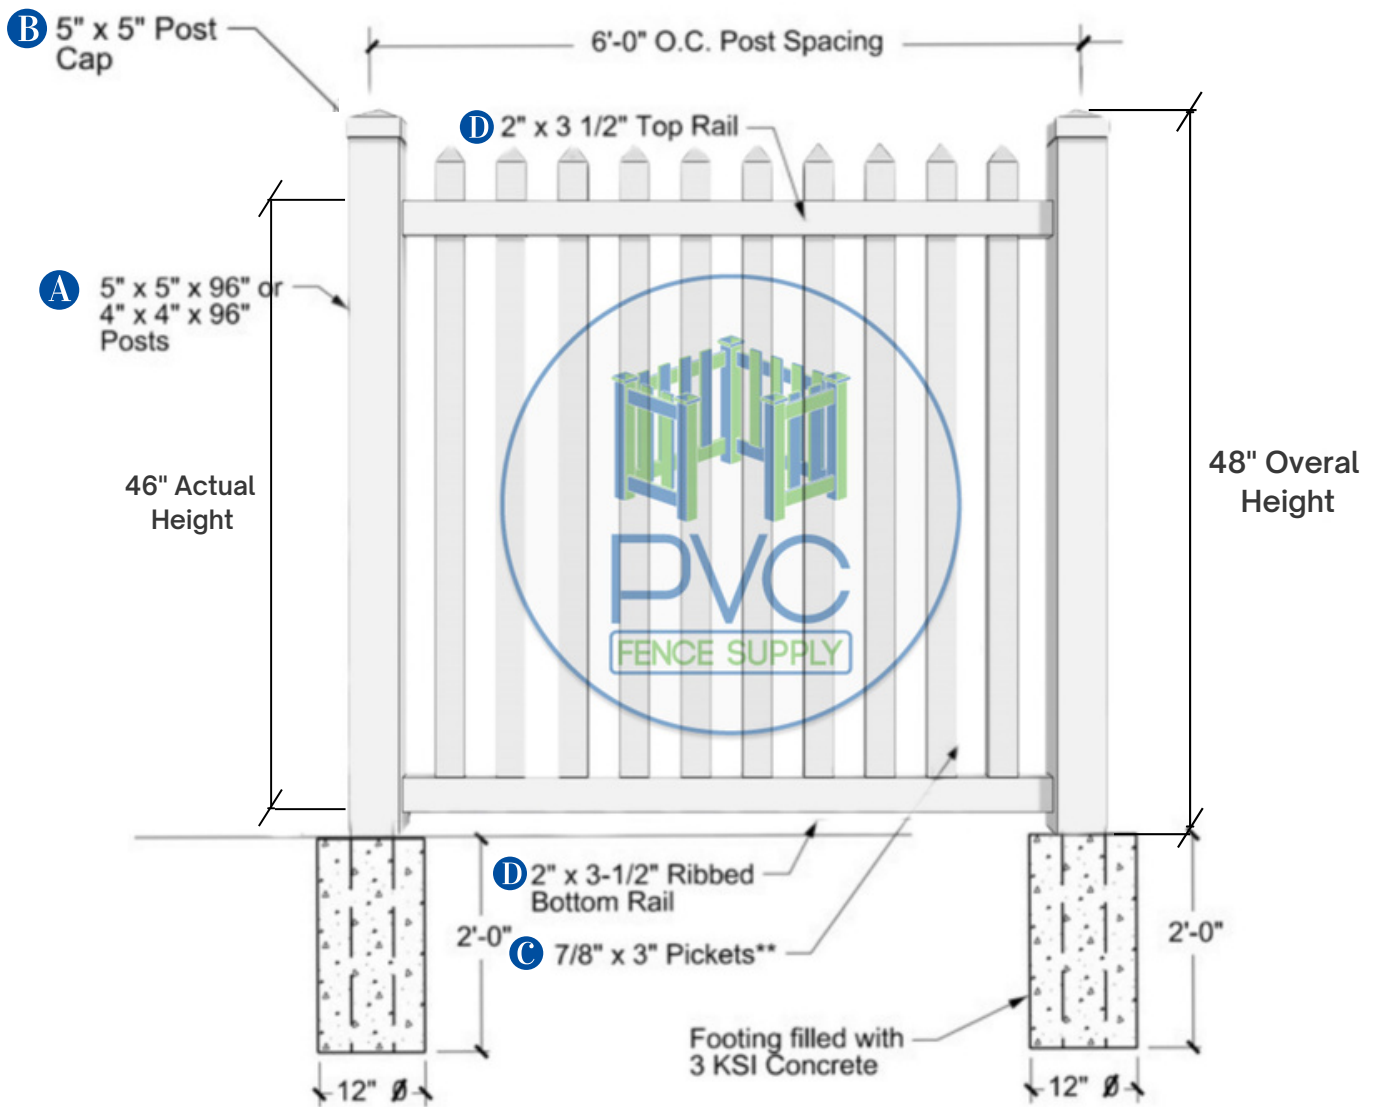

Ft. Lauderdale Style

Contact to 561 249 3937
sales1@pvcfencesupply.com
 3705 Shares Pl #6, West Palm Beach, FL 33404, USA

*Typical fence panel sold with this specifications and measurements.
 Other size panels available as per customer request.