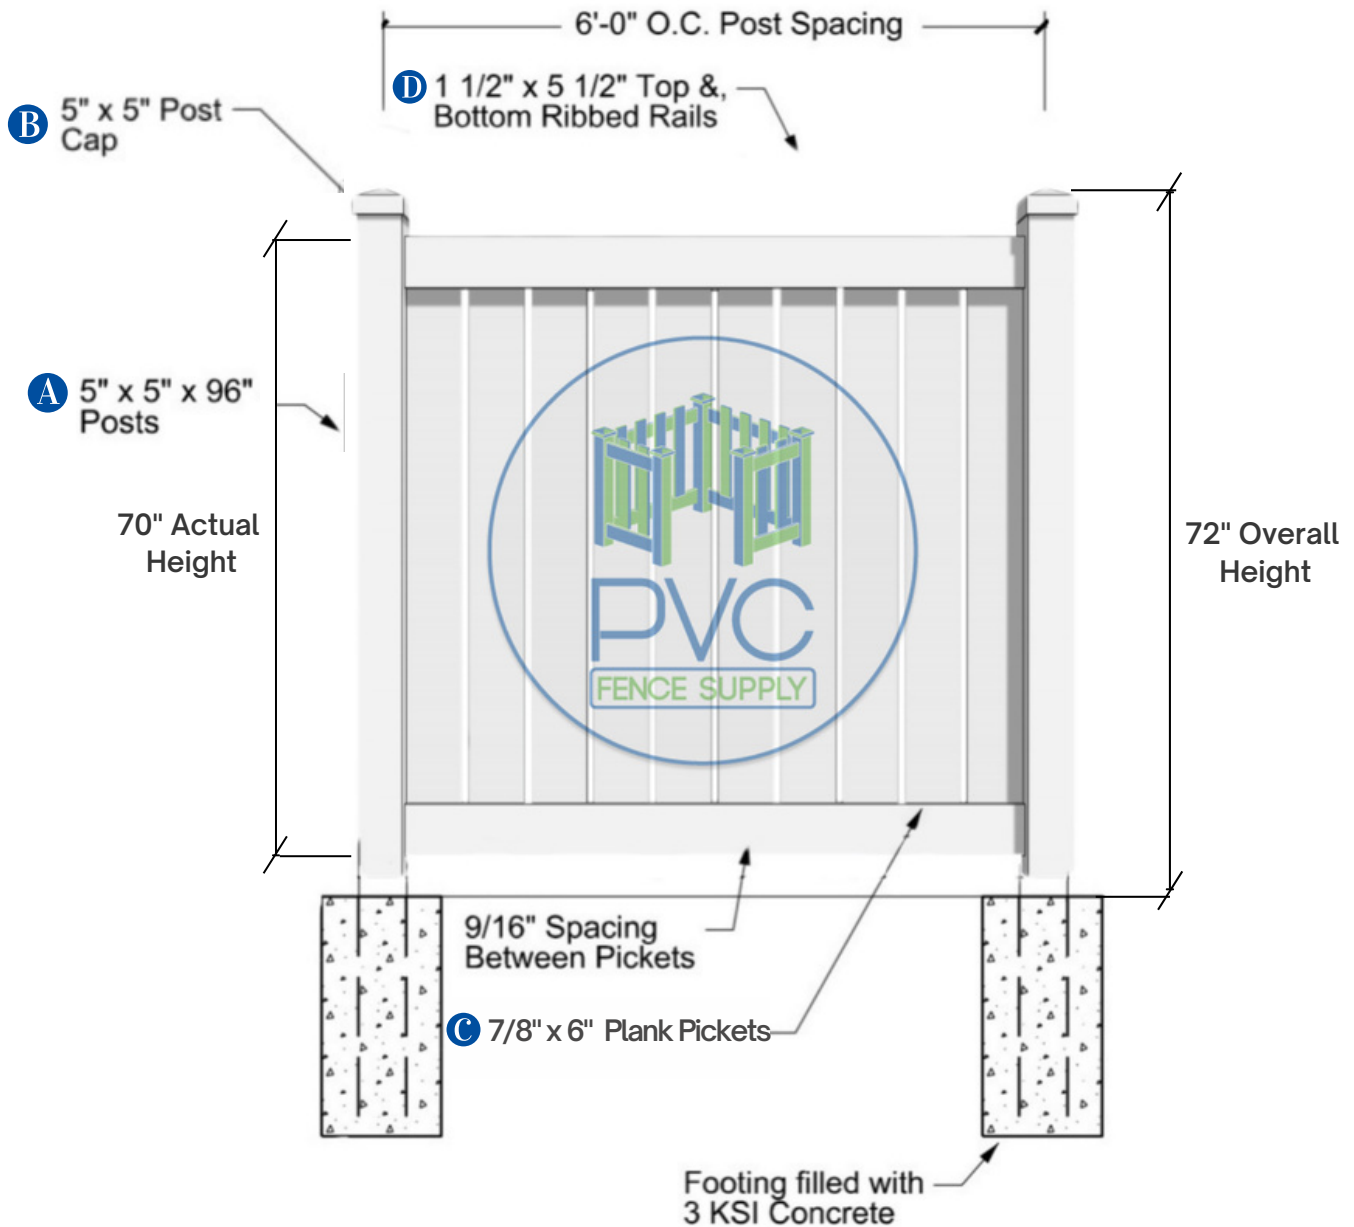

Boca Raton Style (6" Picket)

Contact to 561 249 3937
sales1@pvcfencesupply.com
3705 Shares Pl #6, West Palm Beach, FL 33404, USA

*Typical fence panel sold with this specifications and measurements.
Other size panels available as per customer request.